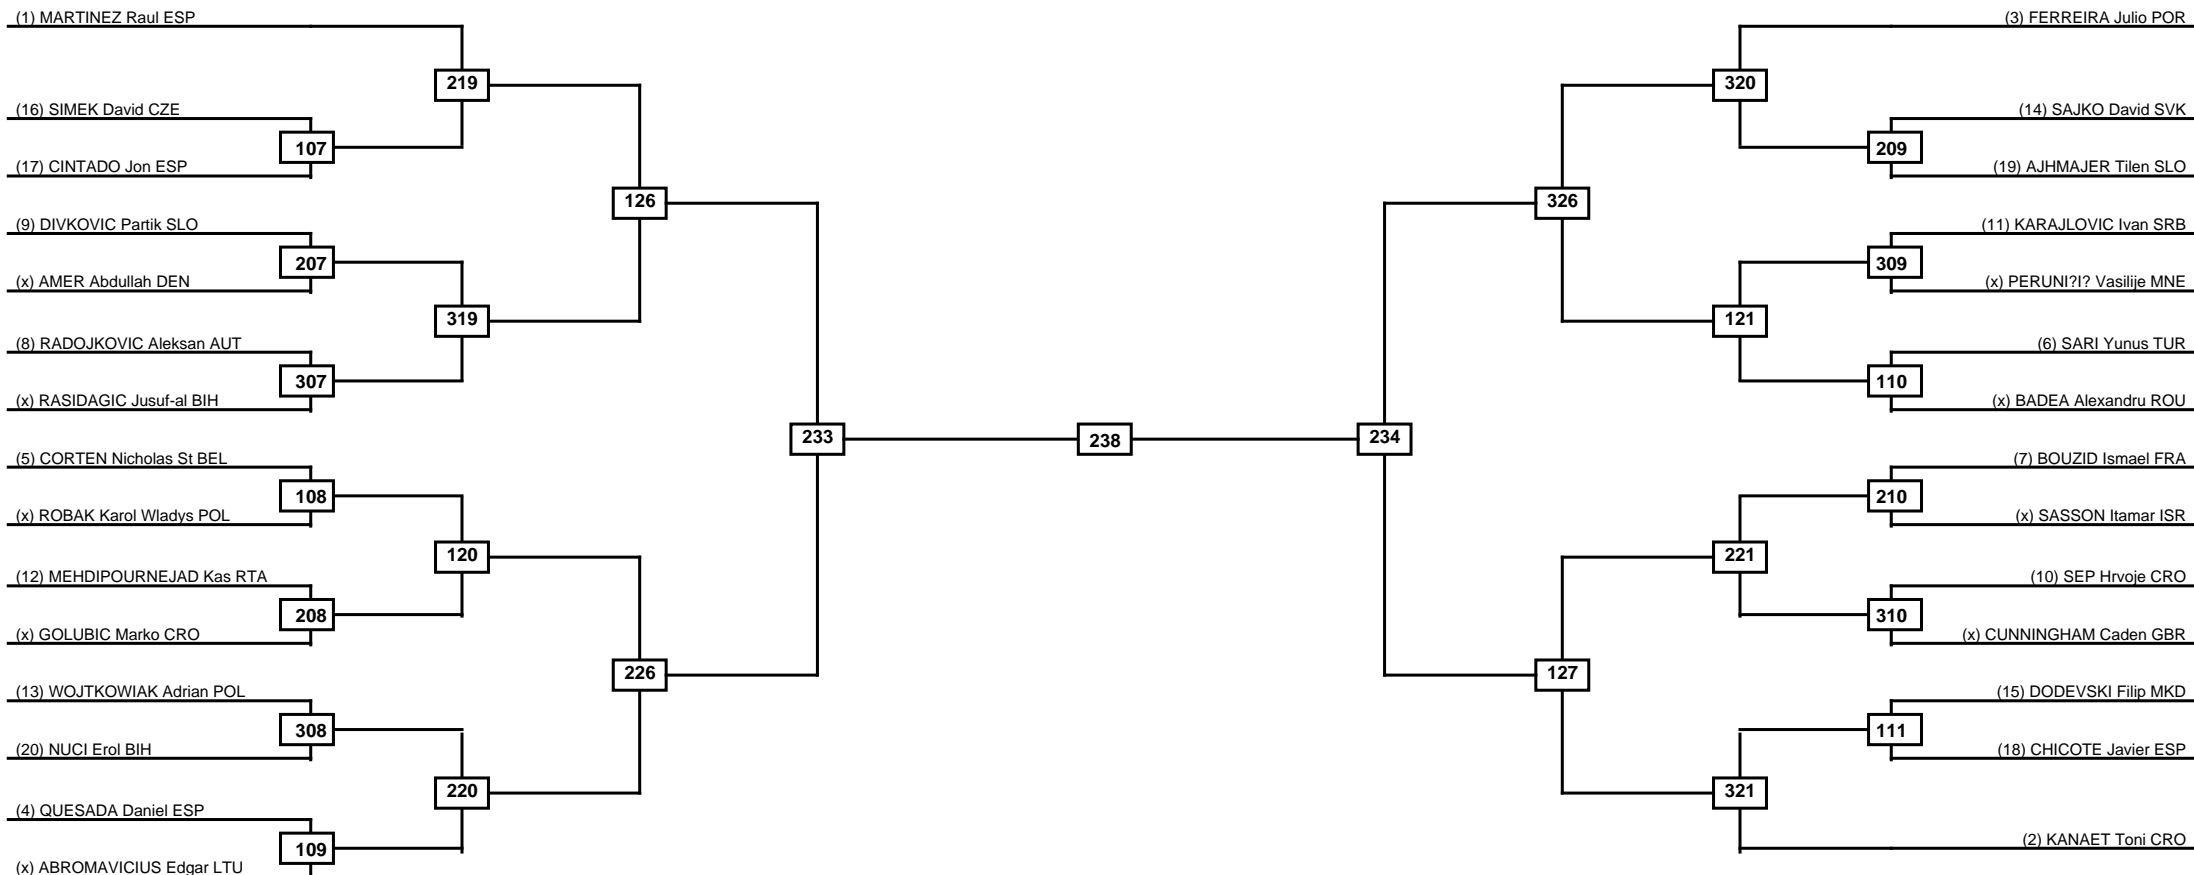

Round of 32   Round of 16   Quarterfinals   Semifinals   Final   Semifinals   Quarterfinals   Round of 16   Round of 32

Classification
1
2
3
3

LEGEND RSC: Win by Referee stops contest   PTG: Win by Point gap   SUP: Win by Superiority   DSQ: Win by Disqualification   DQB: Win by Disqualification for Unsportsmanlike behavior   DWR: Win by double Withdrawal   R: Round  
(x)Seed   PFT: Win by Final score   GDP: Win by Golden points   WDR: Win by Withdrawal   PUN: Win by Punitive declaration   DDB: Double disqualification for Unsportsmanlike behavior   DDQ: Double Disqualification