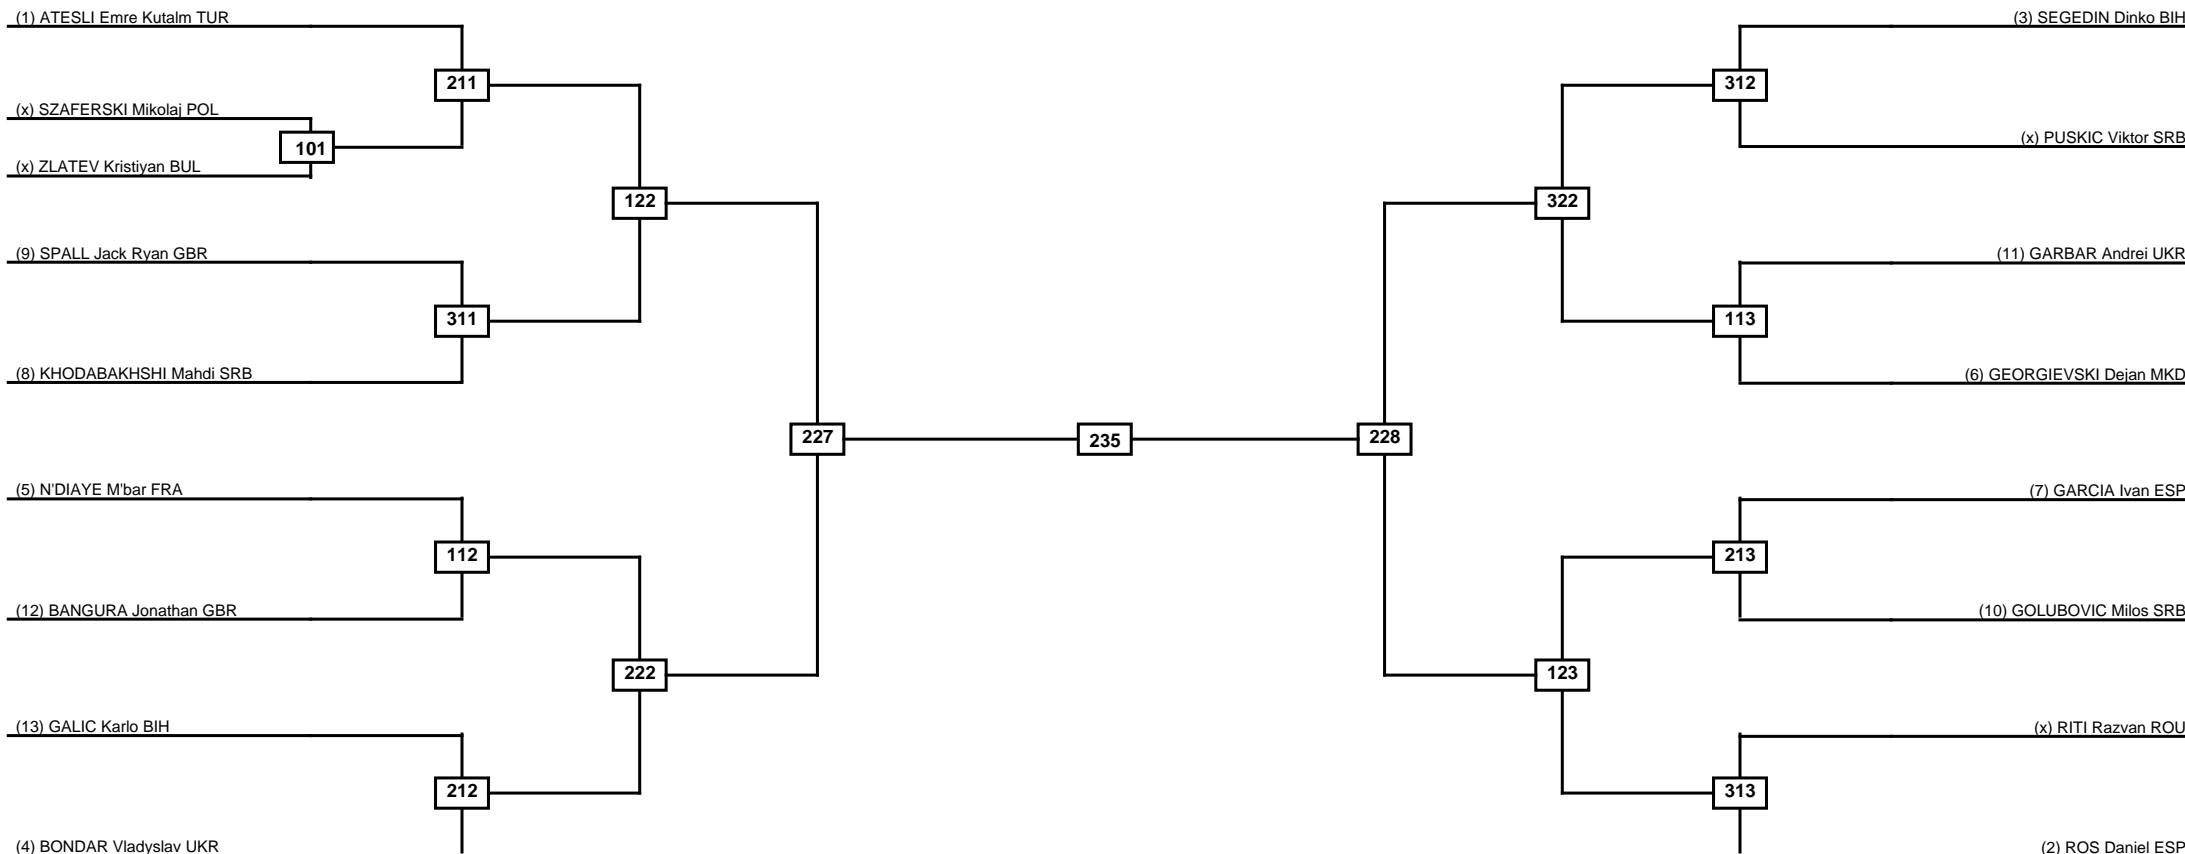

Round of 32   Round of 16   Quarterfinals   Semifinals   Final   Semifinals   Quarterfinals   Round of 16   Round of 32

Classification
1
2
3
3

LEGEND RSC: Win by Referee stops contest   PTG: Win by Point gap   SUP: Win by Superiority   DSQ: Win by Disqualification   DQB: Win by Disqualification for Unsportsmanlike behavior   DWR: Win by double Withdrawal   R: Round  
(x)Seed   PFT: Win by Final score   GDP: Win by Golden points   WDR: Win by Withdrawal   PUN: Win by Punitive declaration   DDB: Double disqualification for Unsportsmanlike behavior   DDQ: Double Disqualification