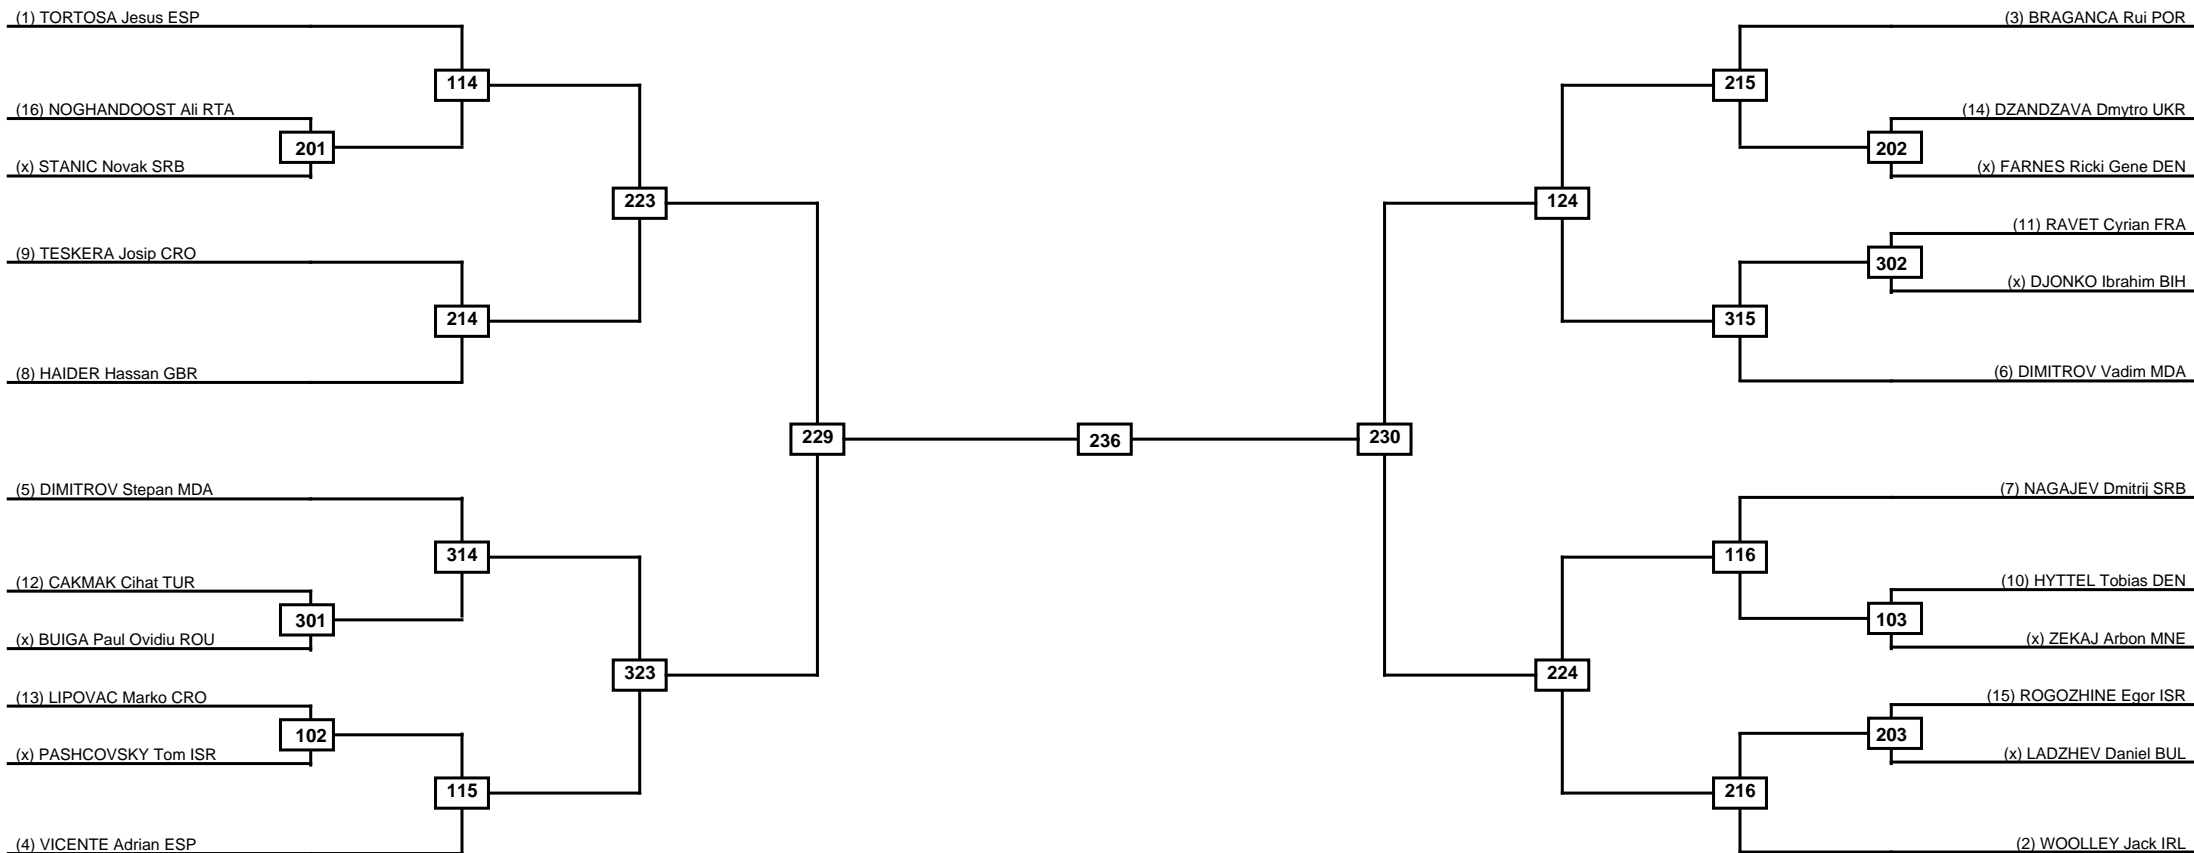

Round of 32   Round of 16   Quarterfinals   Semifinals   Final   Semifinals   Quarterfinals   Round of 16   Round of 32

Classification
1
2
3
3

LEGEND RSC: Win by Referee stops contest   PTG: Win by Point gap   SUP: Win by Superiority   DSQ: Win by Disqualification   DQB: Win by Disqualification for Unsportsmanlike behavior   DWR: Win by double Withdrawal   R: Round  
(x)Seed   PFT: Win by Final score   GDP: Win by Golden points   WDR: Win by Withdrawal   PUN: Win by Punitive declaration   DDB: Double disqualification for Unsportsmanlike behavior   DDQ: Double Disqualification