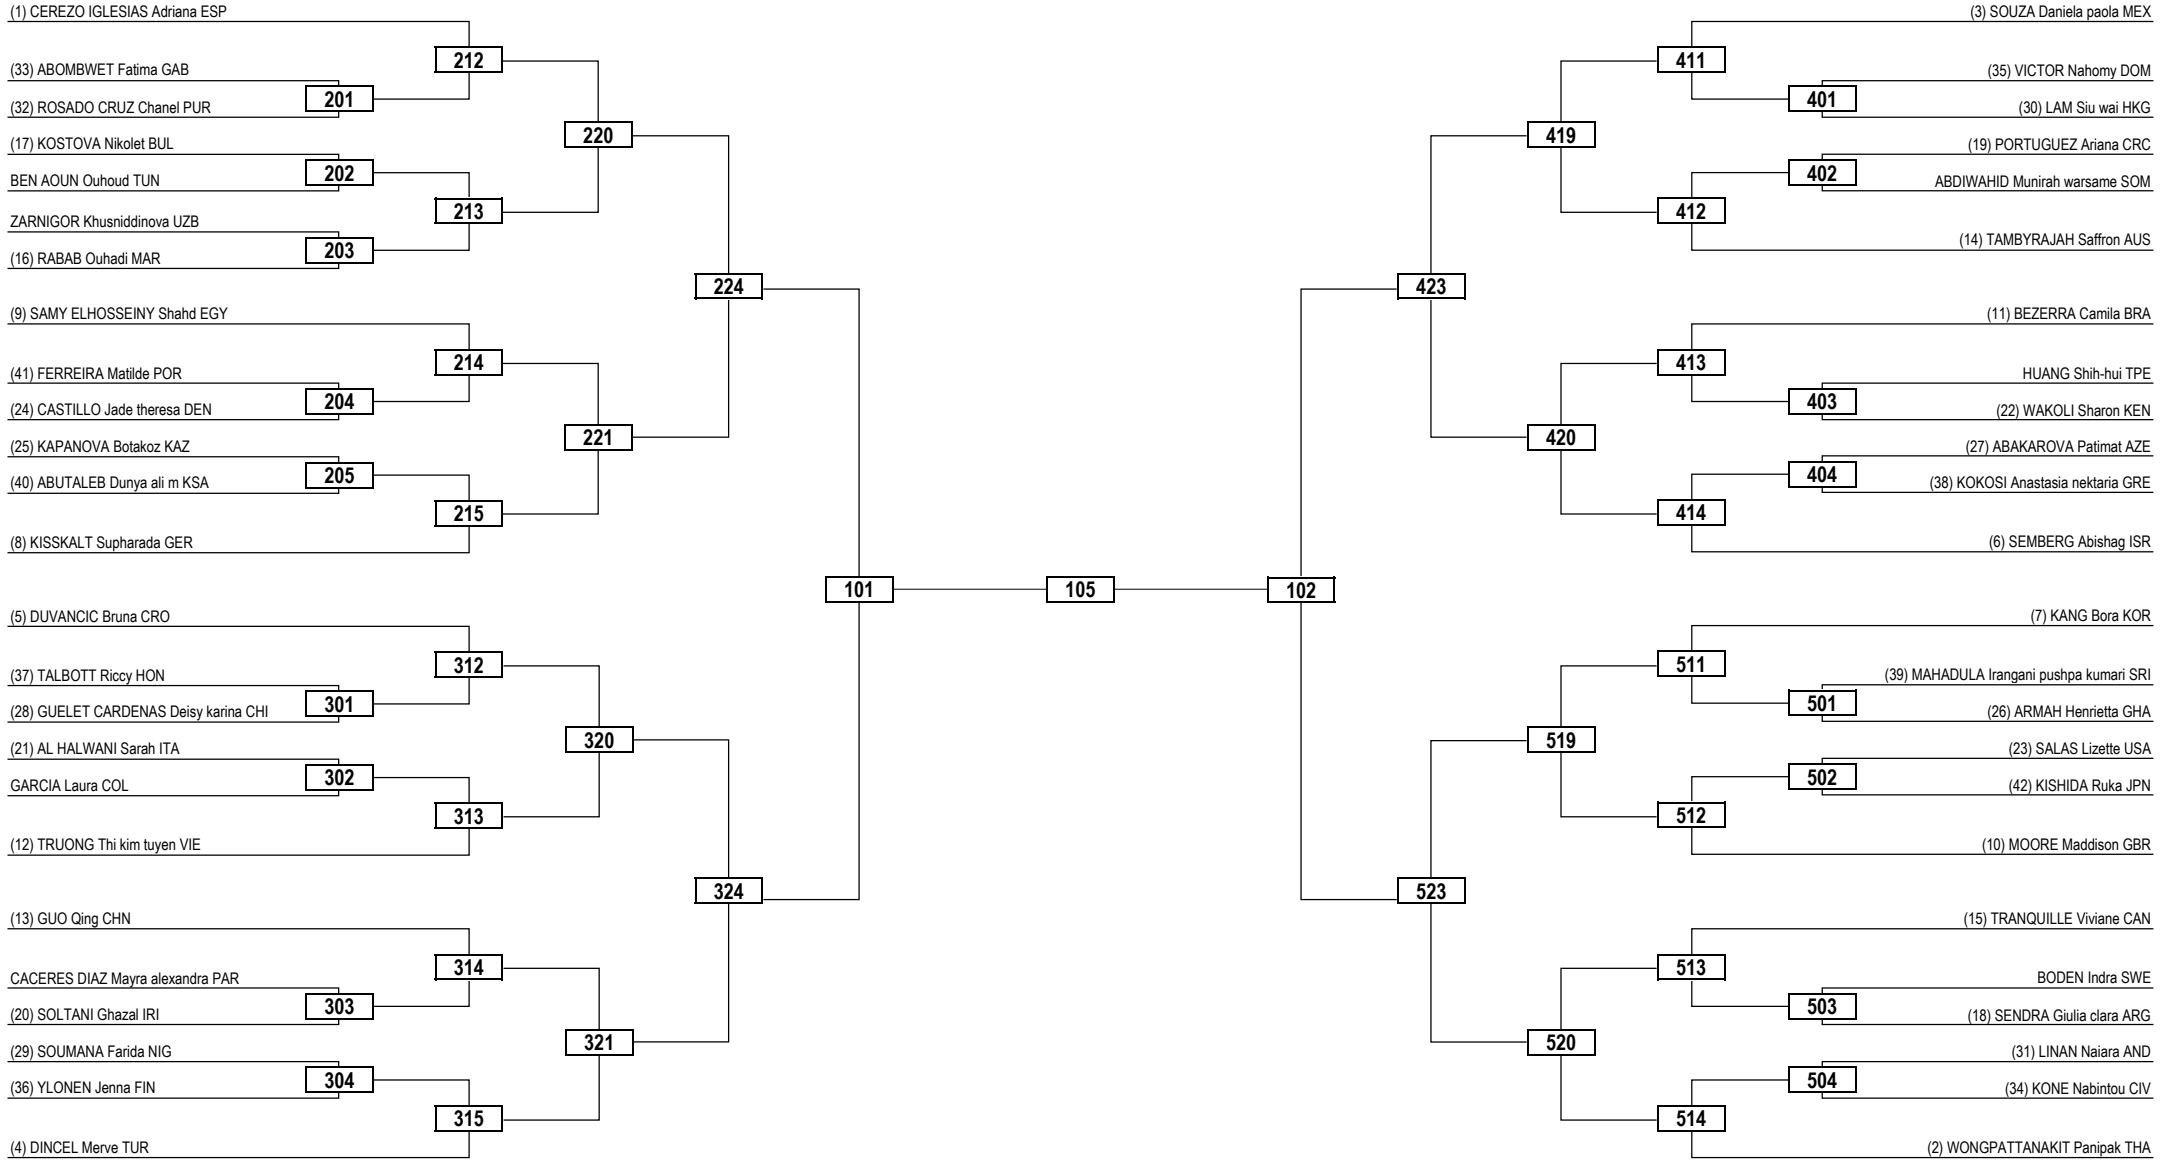

Round of 64 Round of 32 Round of 16 Quarterfinals Semifinals Final Semifinals Quarterfinals Round of 16 Round of 32 Round of 64

LEGEND RSC: Win by Referee Stop the Contest WDR: Win by Withdrawal DQB: Win by Disqualification for unsportsmanlike behavior
 (x) Seed PTF: Win by Final Score DSQ: Win by Disqualification R: Round