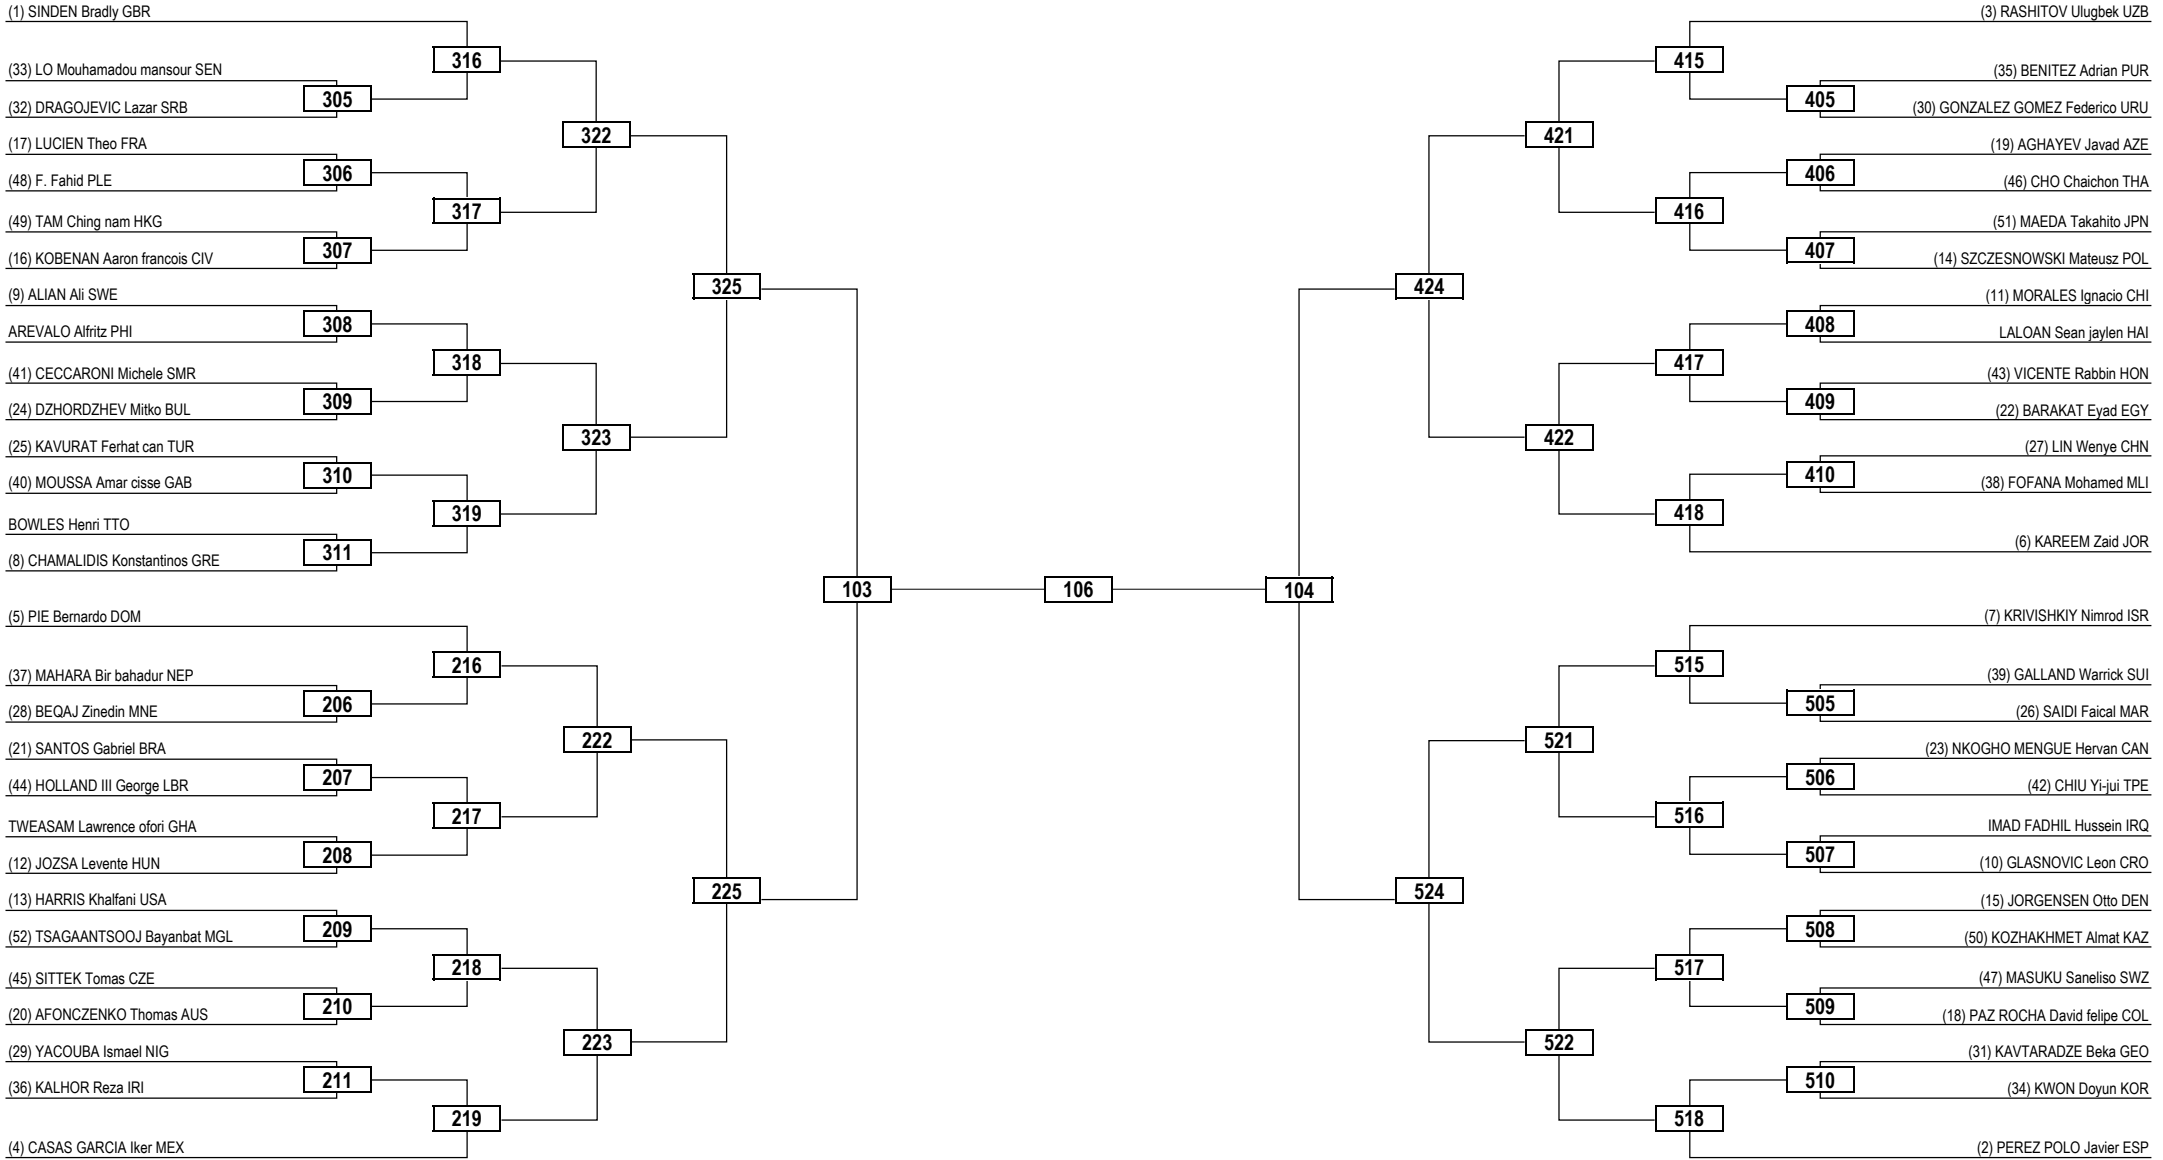

Round of 64 Round of 32 Round of 16 Quarterfinals Semifinals Final Semifinals Quarterfinals Round of 16 Round of 32 Round of 64

LEGEND RSC: Win by Referee Stop the Contest WDR: Win by Withdrawal DQB: Win by Disqualification for unsportsmanlike behavior
 (x) Seed PTF: Win by Final Score DSQ: Win by Disqualification R: Round