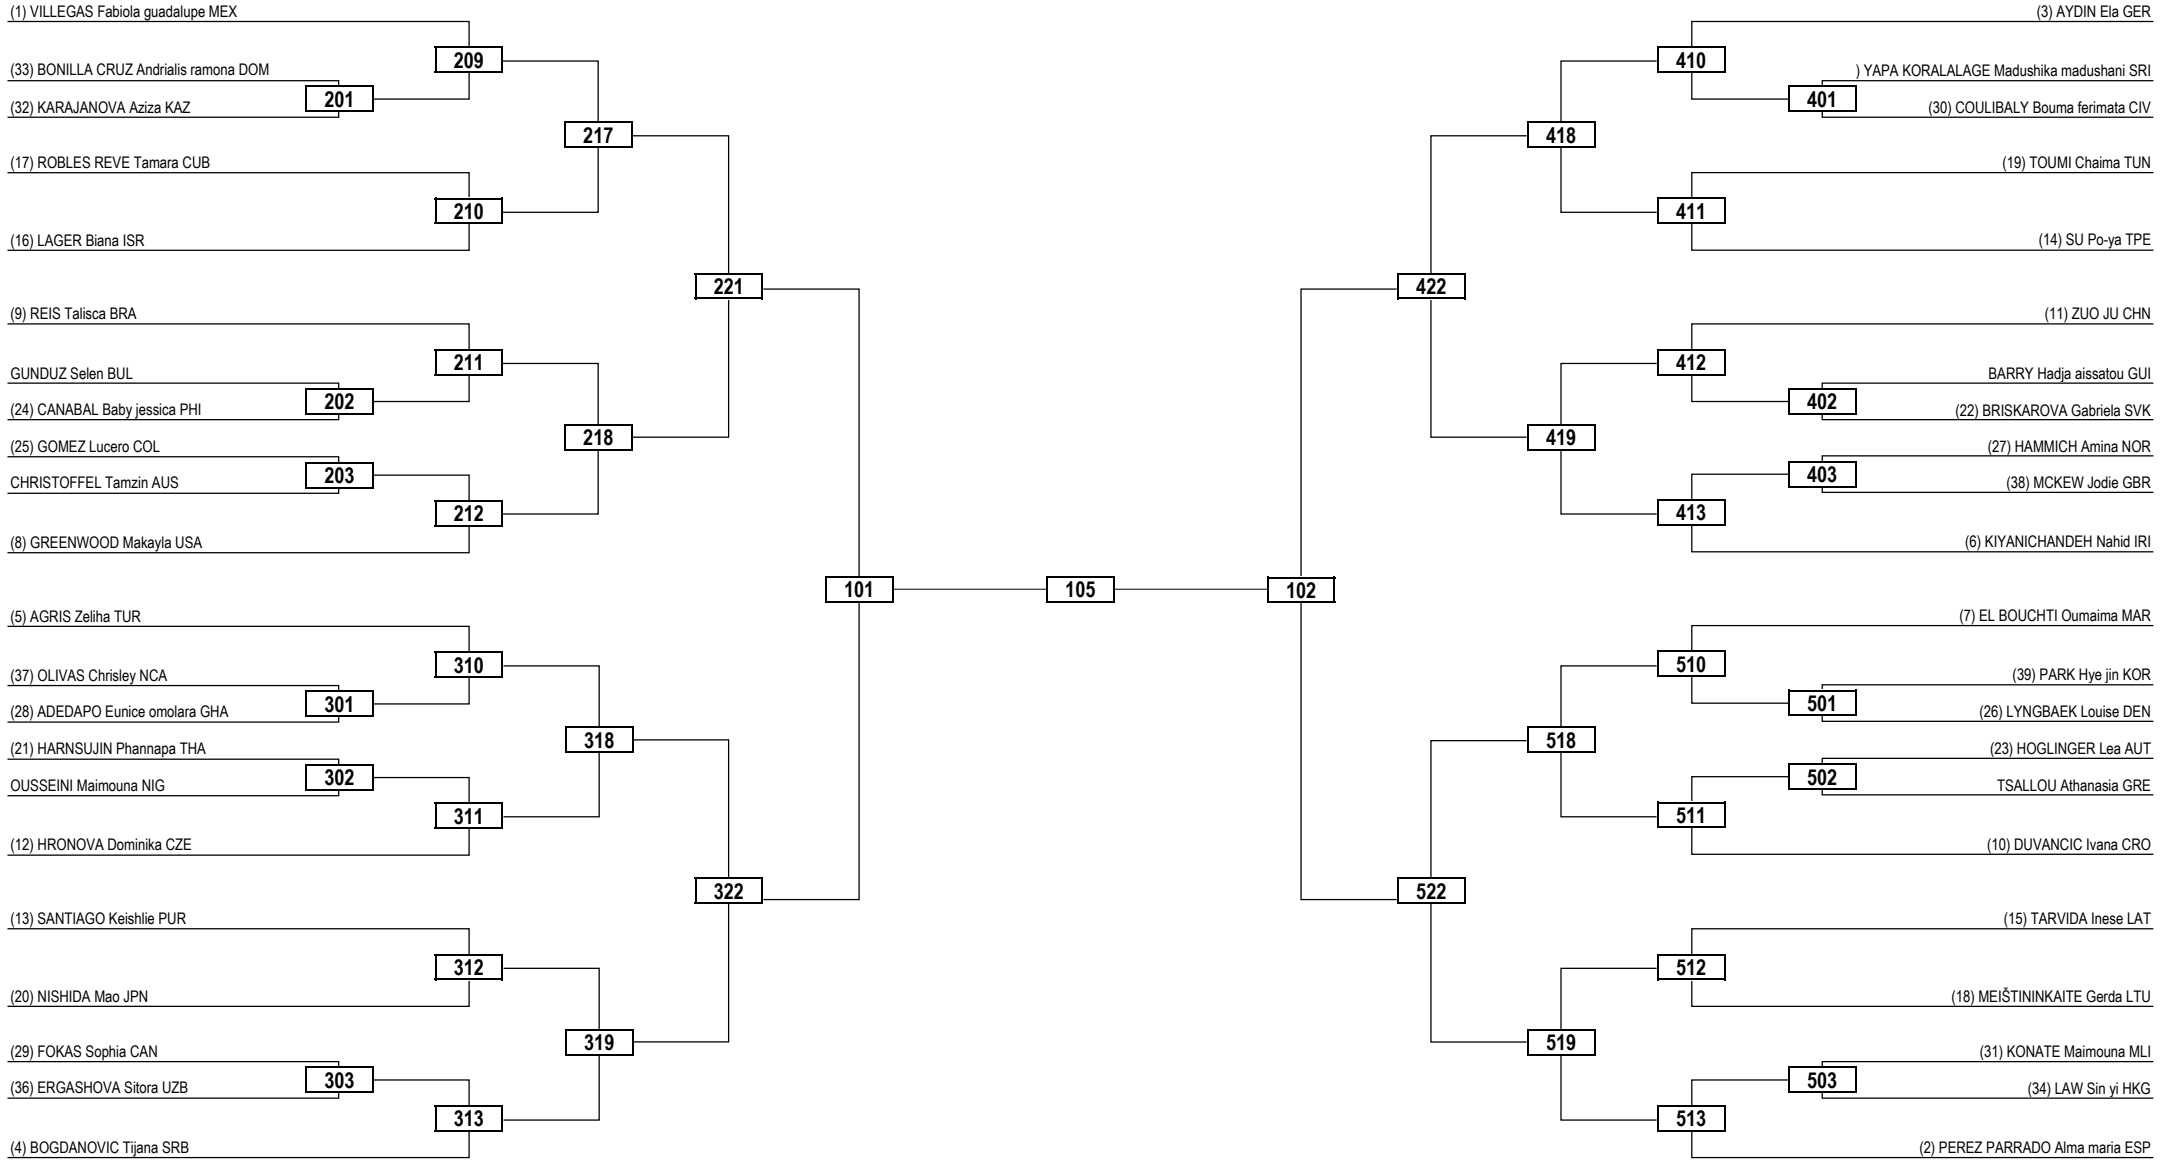

Round of 64 Round of 32 Round of 16 Quarterfinals Semifinals Final Semifinals Quarterfinals Round of 16 Round of 32 Round of 64

LEGEND RSC: Win by Referee Stop the Contest WDR: Win by Withdrawal DQB: Win by Disqualification for unsportsmanlike behavior
 (x) Seed PTF: Win by Final Score DSQ: Win by Disqualification R: Round