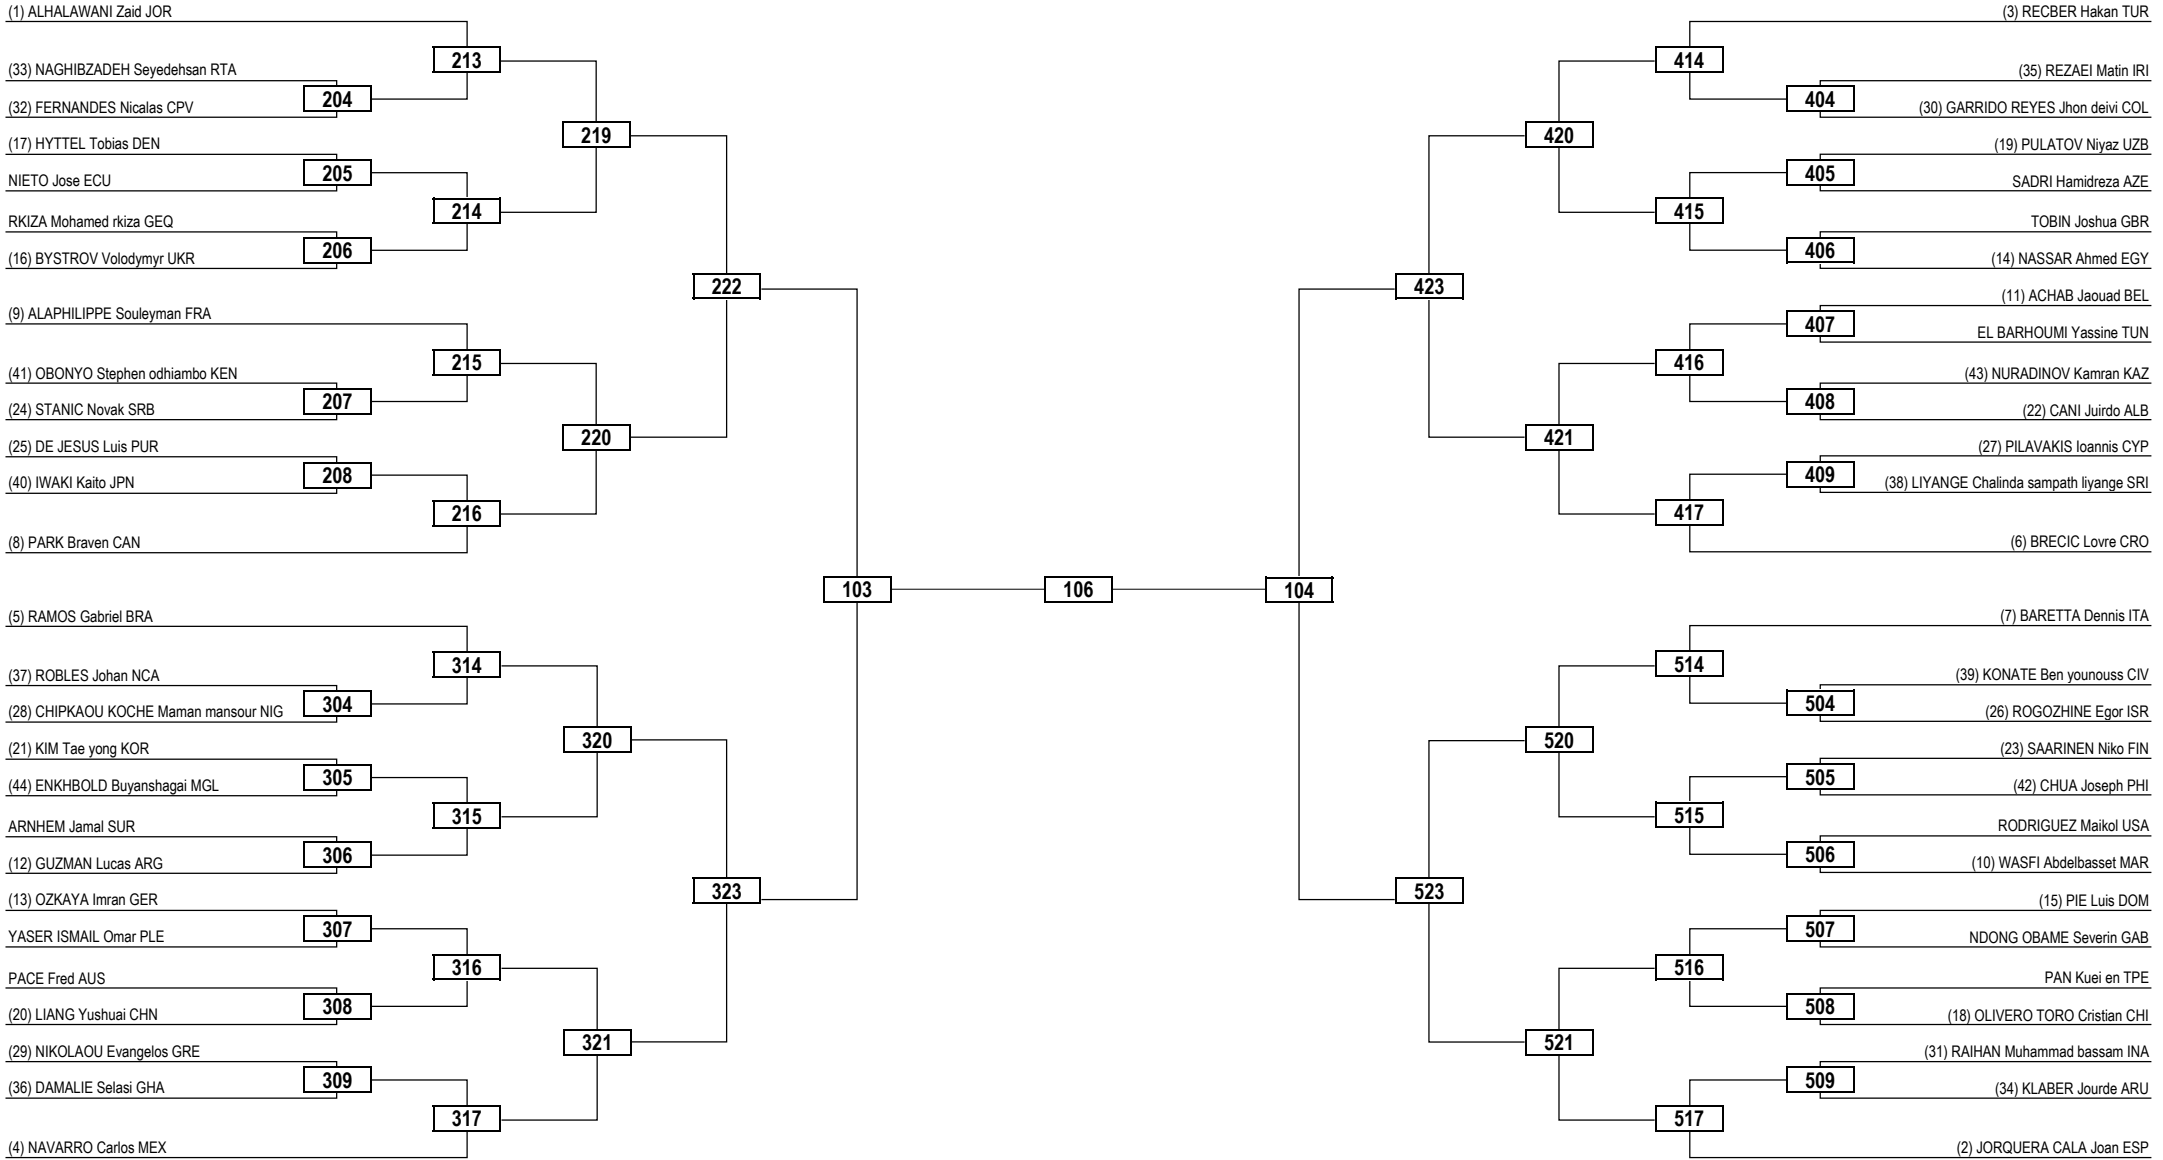

Round of 64 Round of 32 Round of 16 Quarterfinals Semifinals Final Semifinals Quarterfinals Round of 16 Round of 32 Round of 64

LEGEND RSC: Win by Referee Stop the Contest WDR: Win by Withdrawal DQB: Win by Disqualification for unsportsmanlike behavior
 (x) Seed PTF: Win by Final Score DSQ: Win by Disqualification R: Round