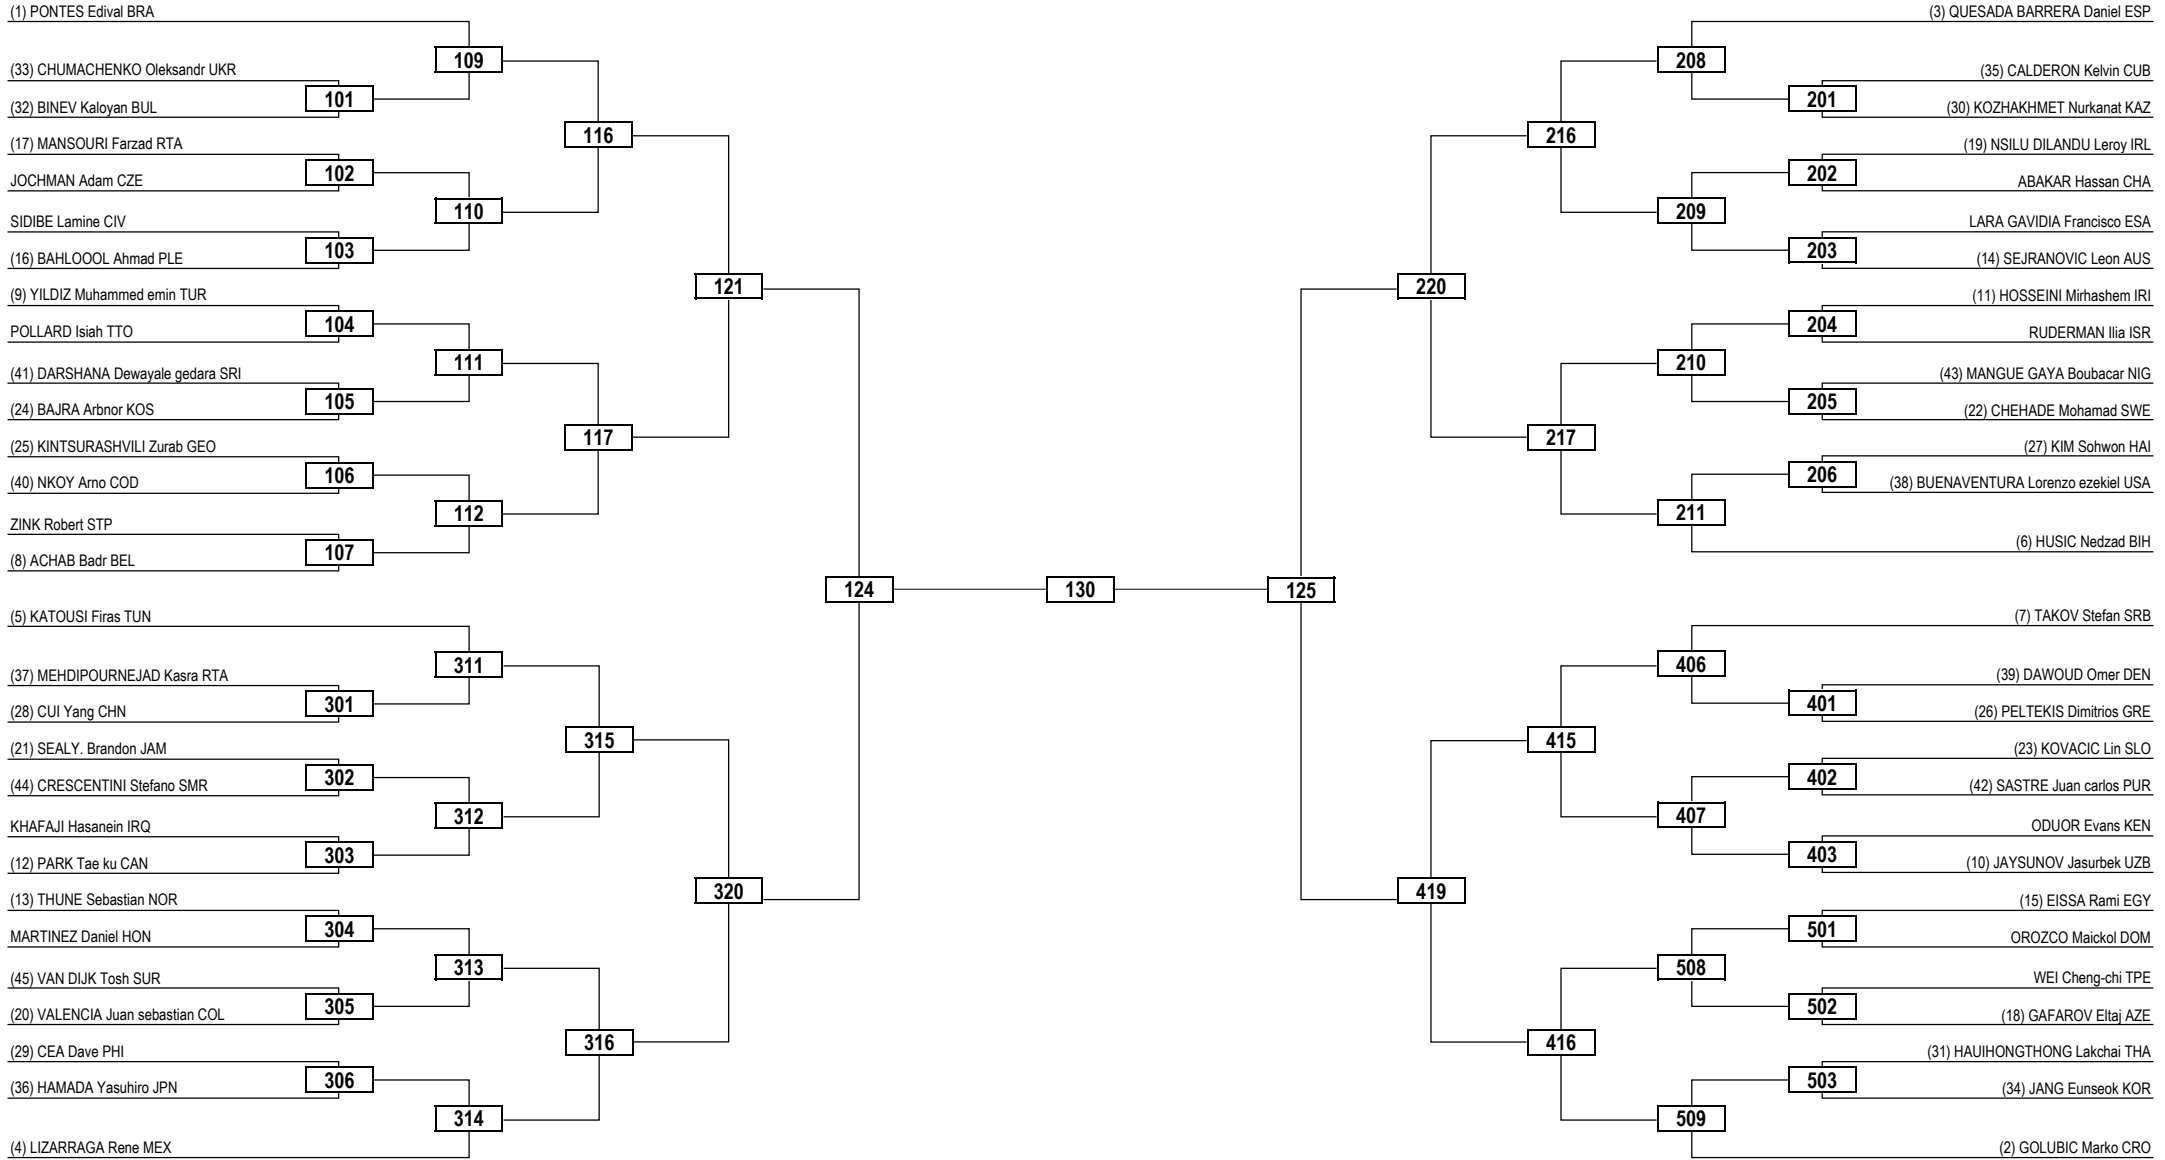

Round of 64   Round of 32   Round of 16   Quarterfinals   Semifinals   Final   Semifinals   Quarterfinals   Round of 16   Round of 32   Round of 64

**LEGEND** RSC: Win by Referee Stop the Contest   WDR: Win by Withdrawal   DQB: Win by Disqualification for unsportsmanlike behavior  
 (x) Seed   PTF: Win by Final Score   DSQ: Win by Disqualification   R: Round

Round of 32	Round of 16	Quarterfinals	Semifinals	Final	Semifinals	Quarterfinals	Round of 16	Round of 32
-------------	-------------	---------------	------------	-------	------------	---------------	-------------	-------------

**LEGEND** RSC: Win by Referee Stop the Contest    WDR: Win by Withdrawal    DQB: Win by Disqualification for unsportsmanlike behavior  
 (x) Seed    PTF: Win by Final Score    DSQ: Win by Disqualification    R: Round