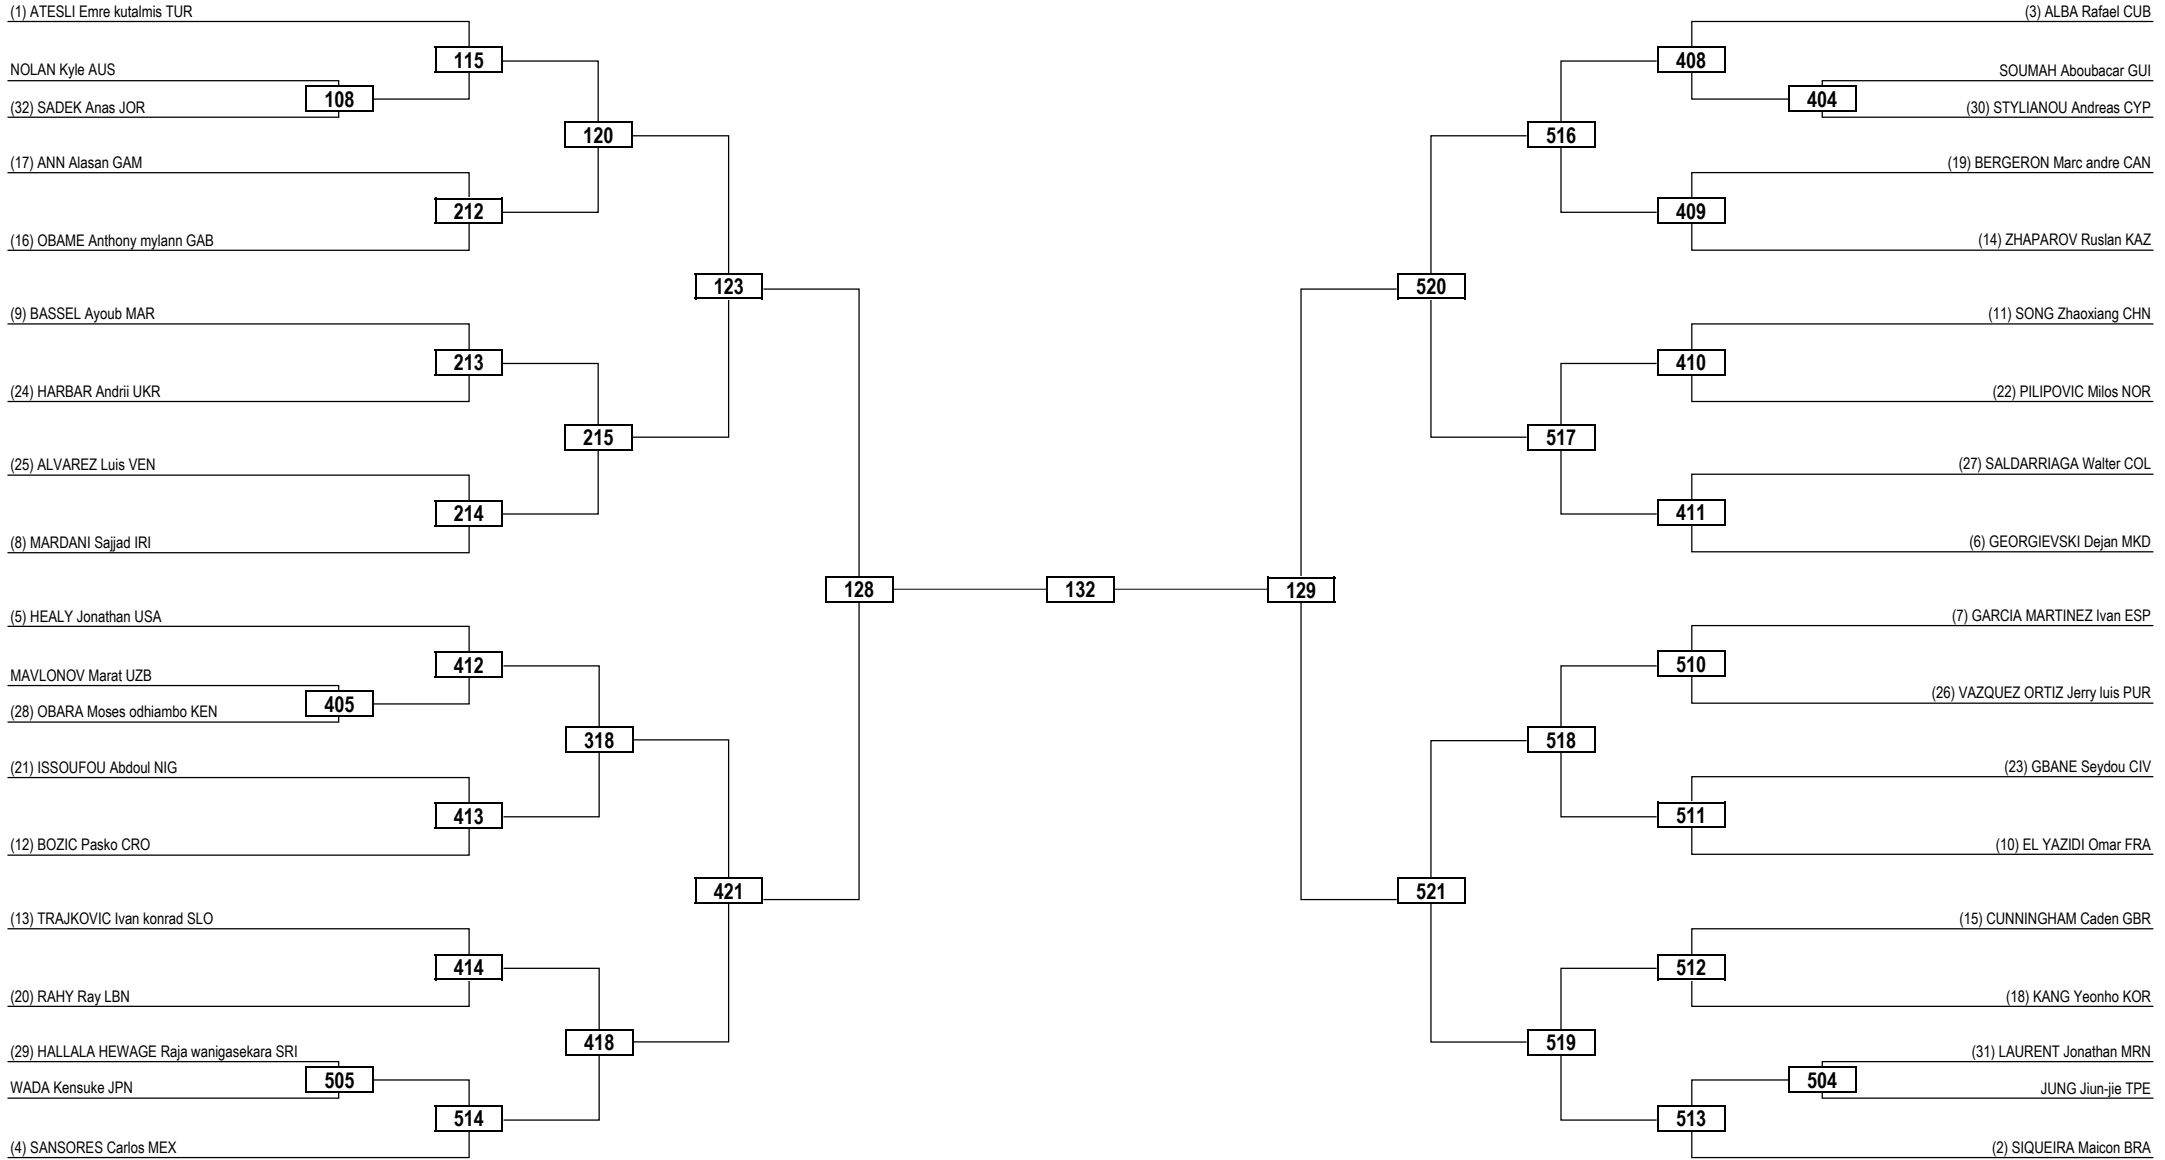

Round of 64   Round of 32   Round of 16   Quarterfinals   Semifinals   Final   Semifinals   Quarterfinals   Round of 16   Round of 32   Round of 64

**LEGEND** RSC: Win by Referee Stop the Contest   WDR: Win by Withdrawal   DQB: Win by Disqualification for unsportsmanlike behavior  
 (x) Seed   PTF: Win by Final Score   DSQ: Win by Disqualification   R: Round

Round of 32	Round of 16	Quarterfinals	Semifinals	Final	Semifinals	Quarterfinals	Round of 16	Round of 32
-------------	-------------	---------------	------------	-------	------------	---------------	-------------	-------------

**LEGEND** RSC: Win by Referee Stop the Contest    WDR: Win by Withdrawal    DQB: Win by Disqualification for unsportsmanlike behavior  
 (x) Seed    PTF: Win by Final Score    DSQ: Win by Disqualification    R: Round