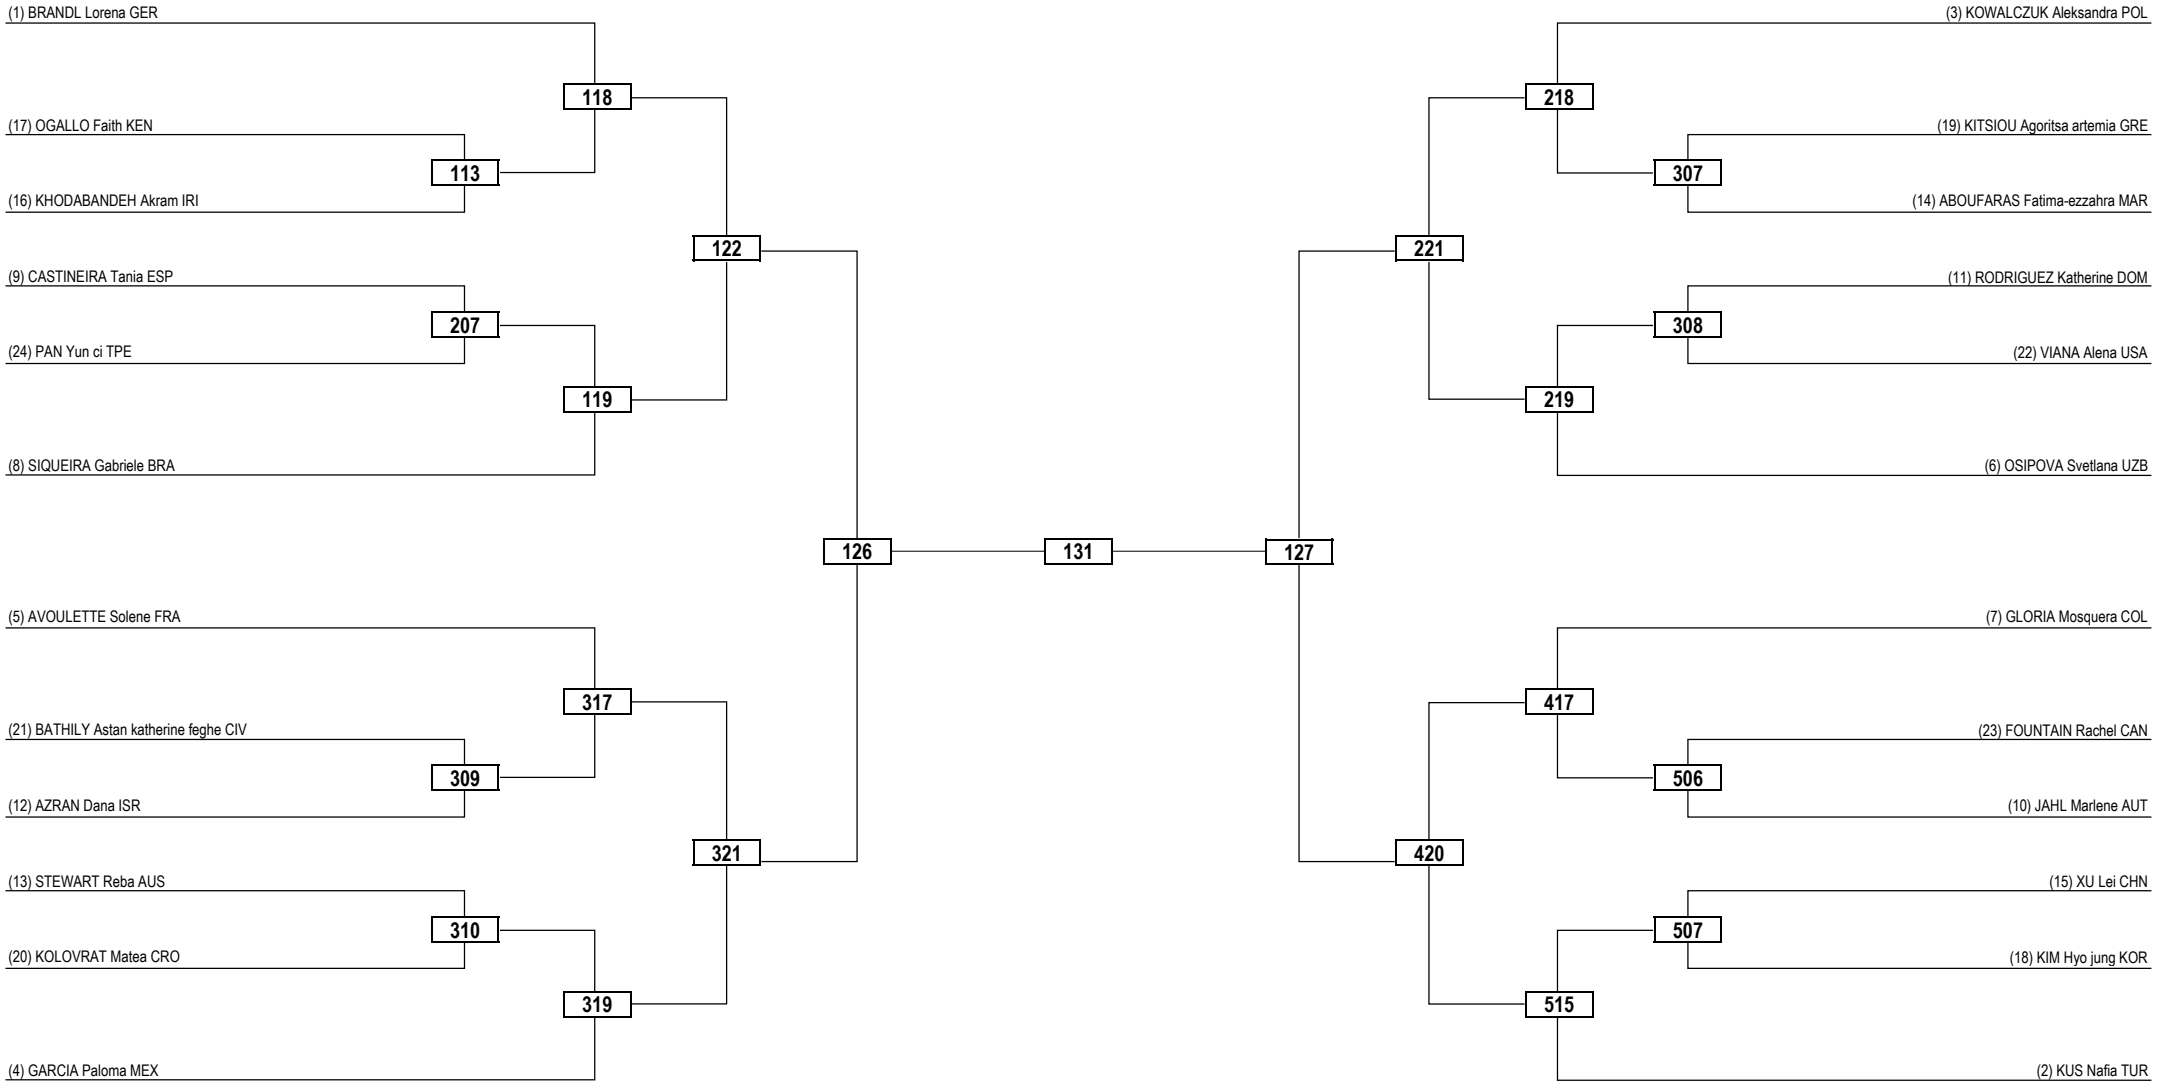

Round of 64   Round of 32   Round of 16   Quarterfinals   Semifinals   Final   Semifinals   Quarterfinals   Round of 16   Round of 32   Round of 64

**LEGEND** RSC: Win by Referee Stop the Contest   WDR: Win by Withdrawal   DQB: Win by Disqualification for unsportsmanlike behavior  
 (x) Seed   PTF: Win by Final Score   DSQ: Win by Disqualification   R: Round

Round of 32	Round of 16	Quarterfinals	Semifinals	Final	Semifinals	Quarterfinals	Round of 16	Round of 32
-------------	-------------	---------------	------------	-------	------------	---------------	-------------	-------------

**LEGEND** RSC: Win by Referee Stop the Contest    WDR: Win by Withdrawal    DQB: Win by Disqualification for unsportsmanlike behavior  
 (x) Seed    PTF: Win by Final Score    DSQ: Win by Disqualification    R: Round