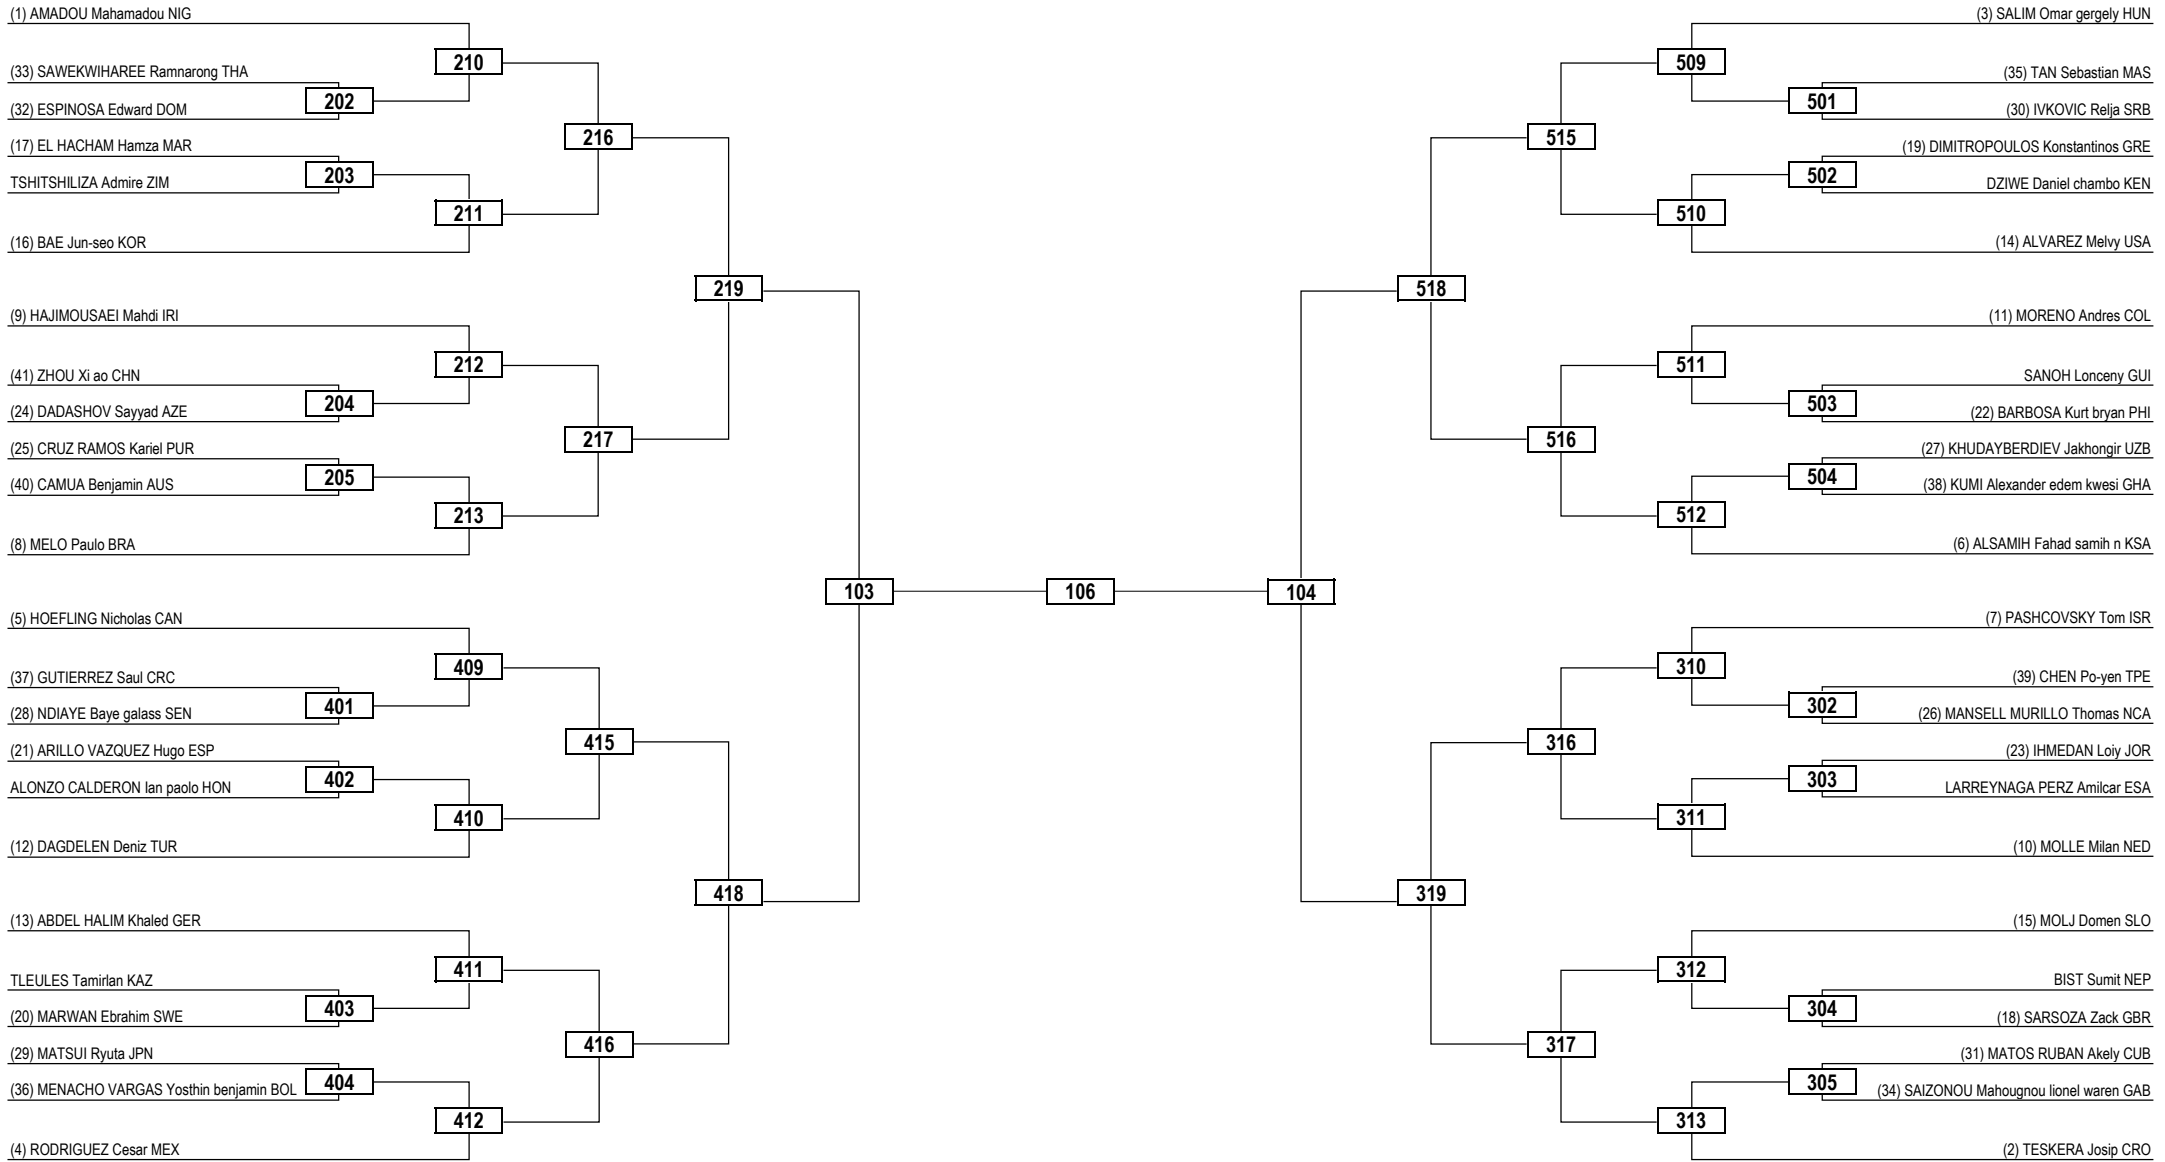

Round of 64 Round of 32 Round of 16 Quarterfinals Semifinals Final Semifinals Quarterfinals Round of 16 Round of 32 Round of 64

LEGEND RSC: Win by Referee Stop the Contest WDR: Win by Withdrawal DQB: Win by Disqualification for unsportsmanlike behavior
 (x) Seed PTF: Win by Final Score DSQ: Win by Disqualification R: Round