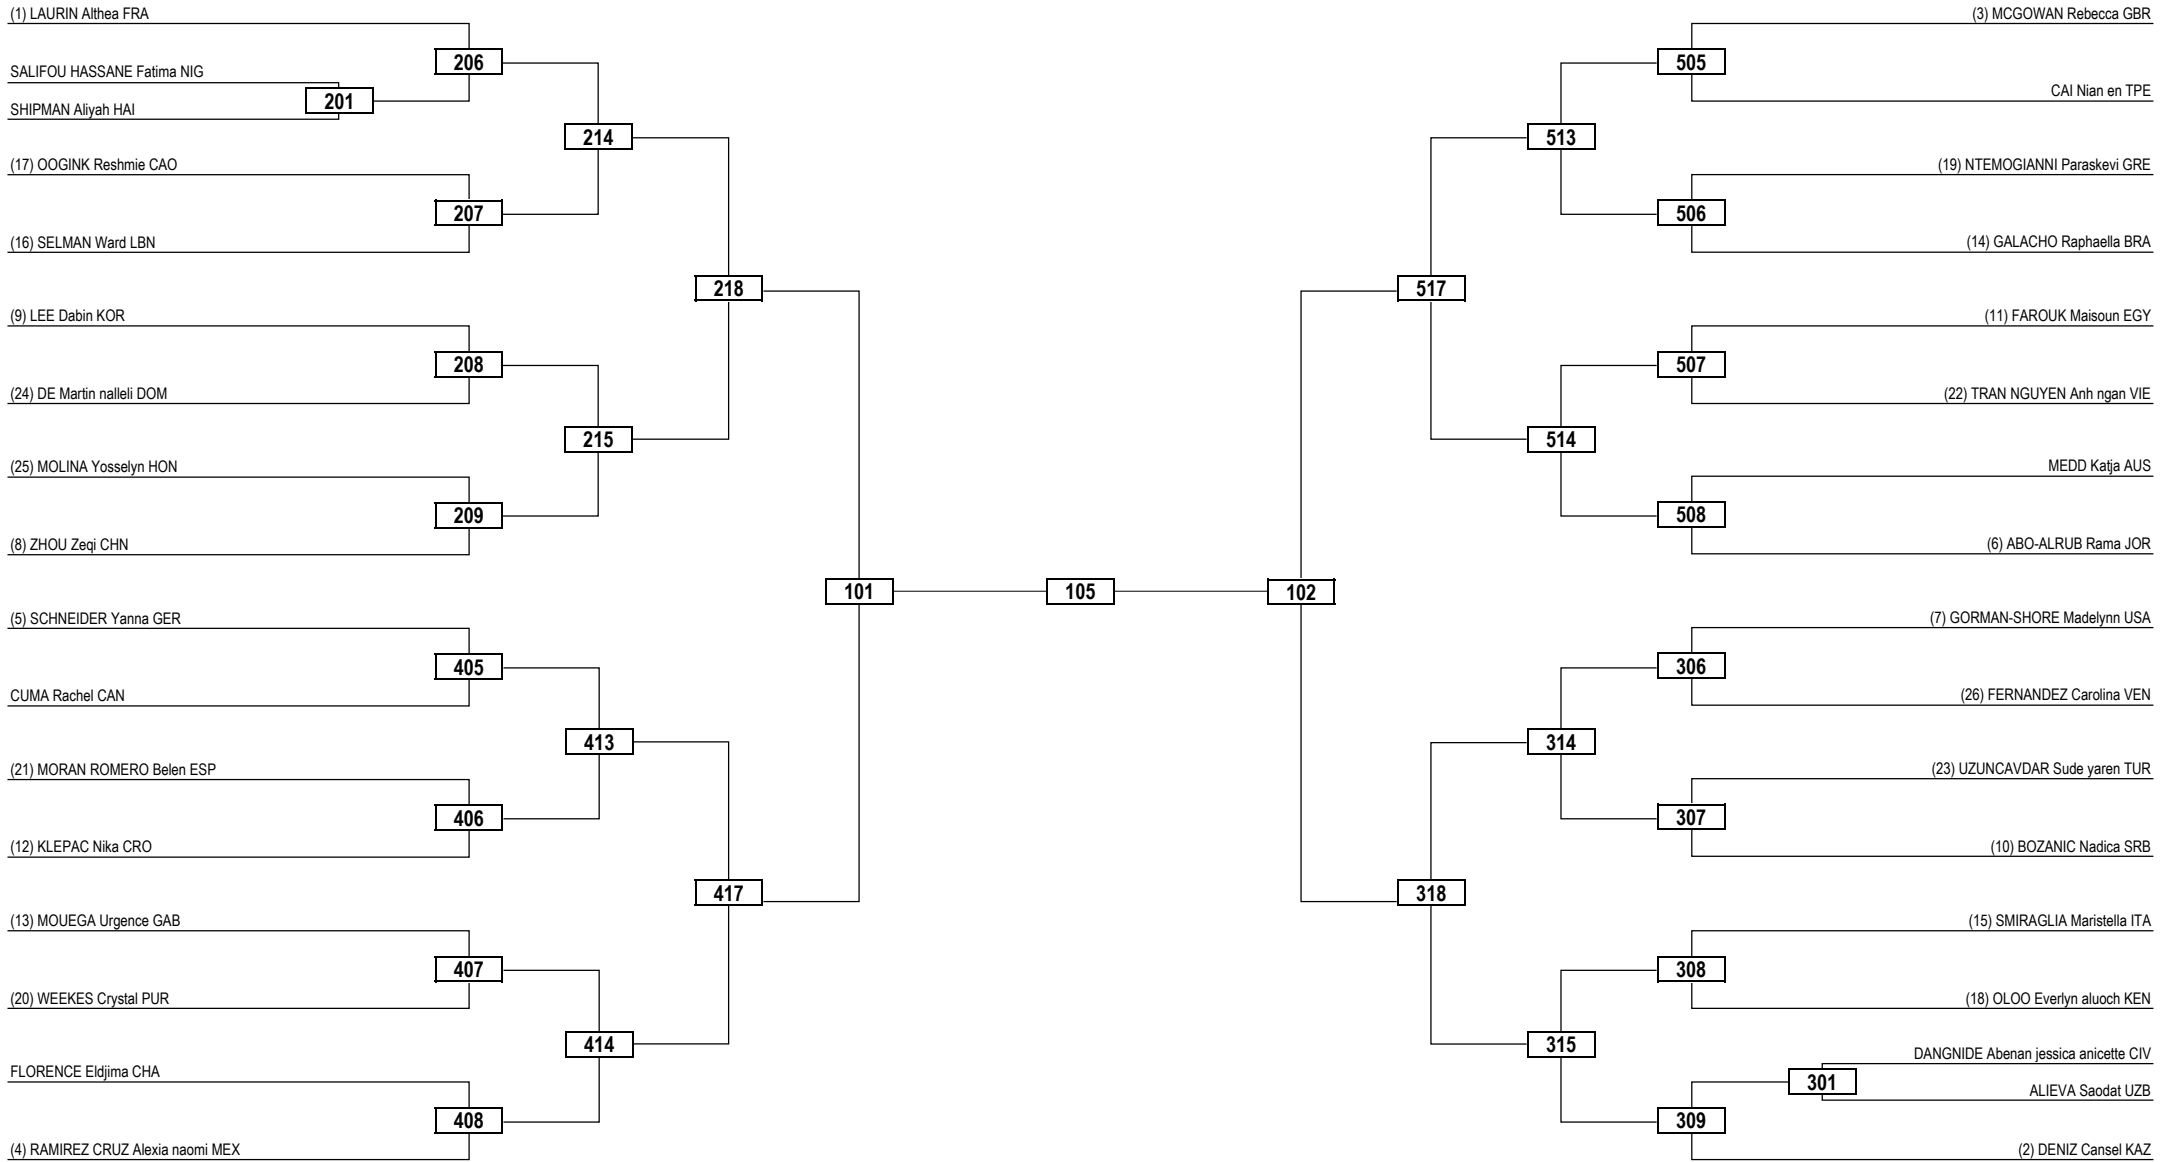

Round of 64 Round of 32 Round of 16 Quarterfinals Semifinals Final Semifinals Quarterfinals Round of 16 Round of 32 Round of 64

LEGEND RSC: Win by Referee Stop the Contest WDR: Win by Withdrawal DQB: Win by Disqualification for unsportsmanlike behavior
 (x) Seed PTF: Win by Final Score DSQ: Win by Disqualification R: Round