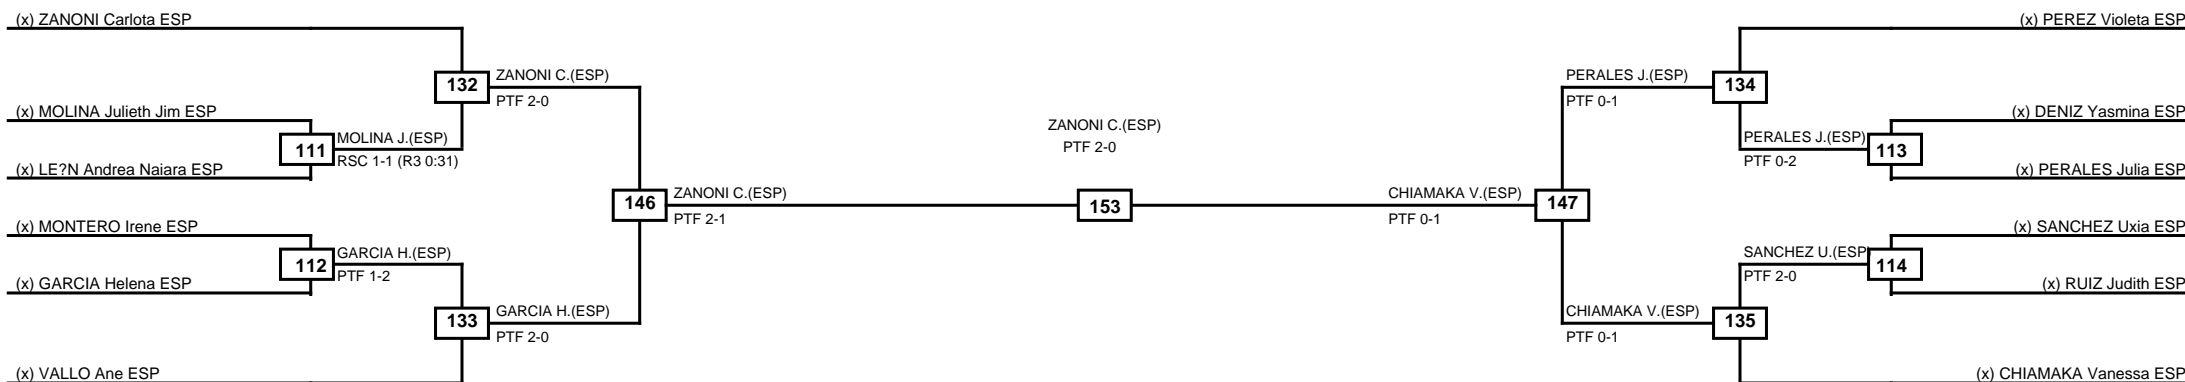

LEGEND RSC: Win by Referee stops contest PTF: Win by Point gap SUP: Win by Superiority DSQ: Win by Disqualification DQB: Win by Disqualification for Unsportsmanlike behavior DWR: Win by double Withdrawal R: Round
 (x)Seed PFT: Win by Final score GDP: Win by Golden points WDR: Win by Withdrawal PUN: Win by Punitive declaration DDB: Double disqualification for Unsportsmanlike behavior DDQ: Double Disqualification

Round of 32 Round of 16 Quarterfinals Semifinals Final Semifinals Quarterfinals Round of 16 Round of 32

Classification
1 GARCÍA-A MARQUINA Sofia ESP
2 GARCIA Laura ESP
3 JIMÁ@NEZ MONTERO Ana ESP
3 CAMPOY SERRANO Marta Victoria ESP

Round of 16 Quarterfinals Semifinals

Final

Semifinals

Quarterfinals Round of 16

Classification
1 ZANONI Carlota ESP
2 CHIAMAKA SHESTOPALKA Vanessa ESP
3 GARCIA SUAREZ Helena ESP
3 PERALES Julia ESP

LEGEND RSC: Win by Referee stops contest PTG: Win by Point gap SUP: Win by Superiority DSQ: Win by Disqualification DQB: Win by Disqualification for Unsportsmanlike behavior DWR: Win by double Withdrawal R: Round
 (x)Seed PFT: Win by Final score GDP: Win by Golden points WDR: Win by Withdrawal PUN: Win by Punitive declaration DDB: Double disqualification for Unsportsmanlike behavior DDQ: Double Disqualification