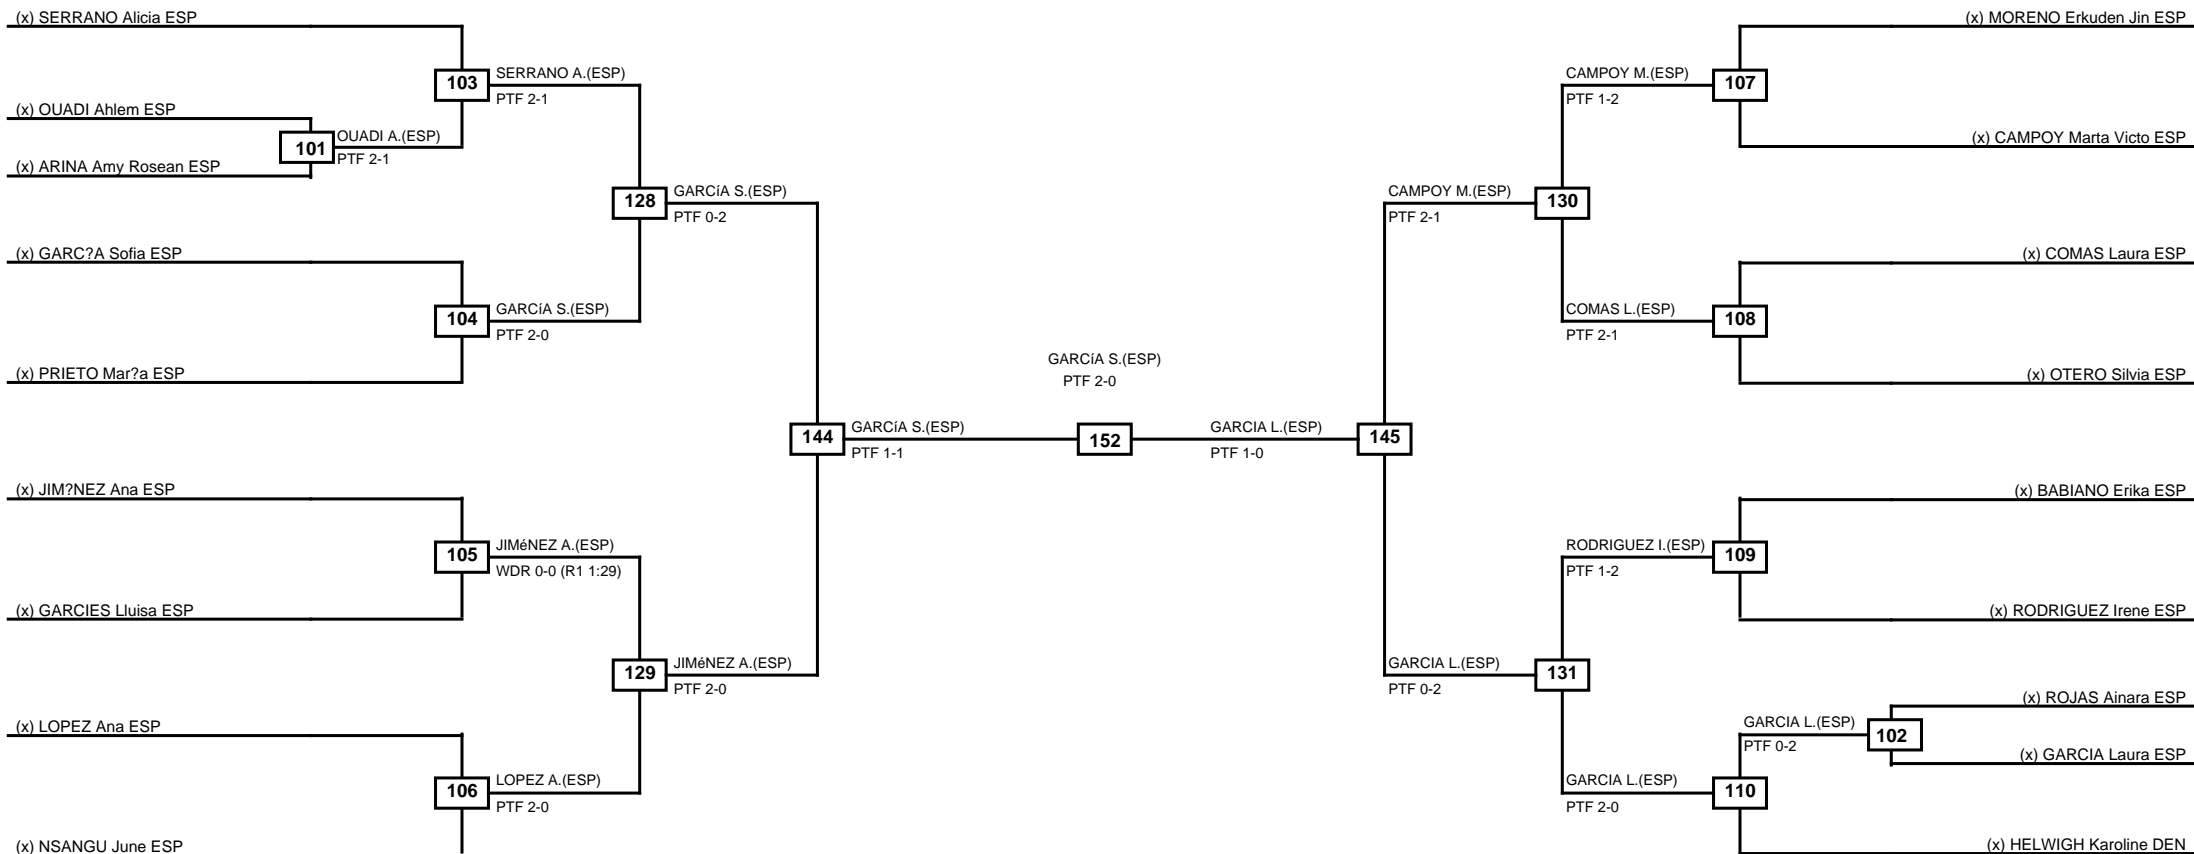

Round of 32   Round of 16   Quarterfinals   Semifinals   Final   Semifinals   Quarterfinals   Round of 16   Round of 32

Classification
1 GARCÍA-A MARQUINA Sofia ESP
2 GARCIA Laura ESP
3 JIMÁ@NEZ MONTERO Ana ESP
3 CAMPOY SERRANO Marta Victoria ESP

LEGEND RSC: Win by Referee stops contest   PTF: Win by Point gap   SUP: Win by Superiority   DSQ: Win by Disqualification   DQB: Win by Disqualification for Unsportsmanlike behavior   DWR: Win by double Withdrawal   R: Round
(x)Seed   PFT: Win by Final score   GDP: Win by Golden points   WDR: Win by Withdrawal   PUN: Win by Punitive declaration   DDB: Double disqualification for Unsportsmanlike behavior   DDQ: Double Disqualification