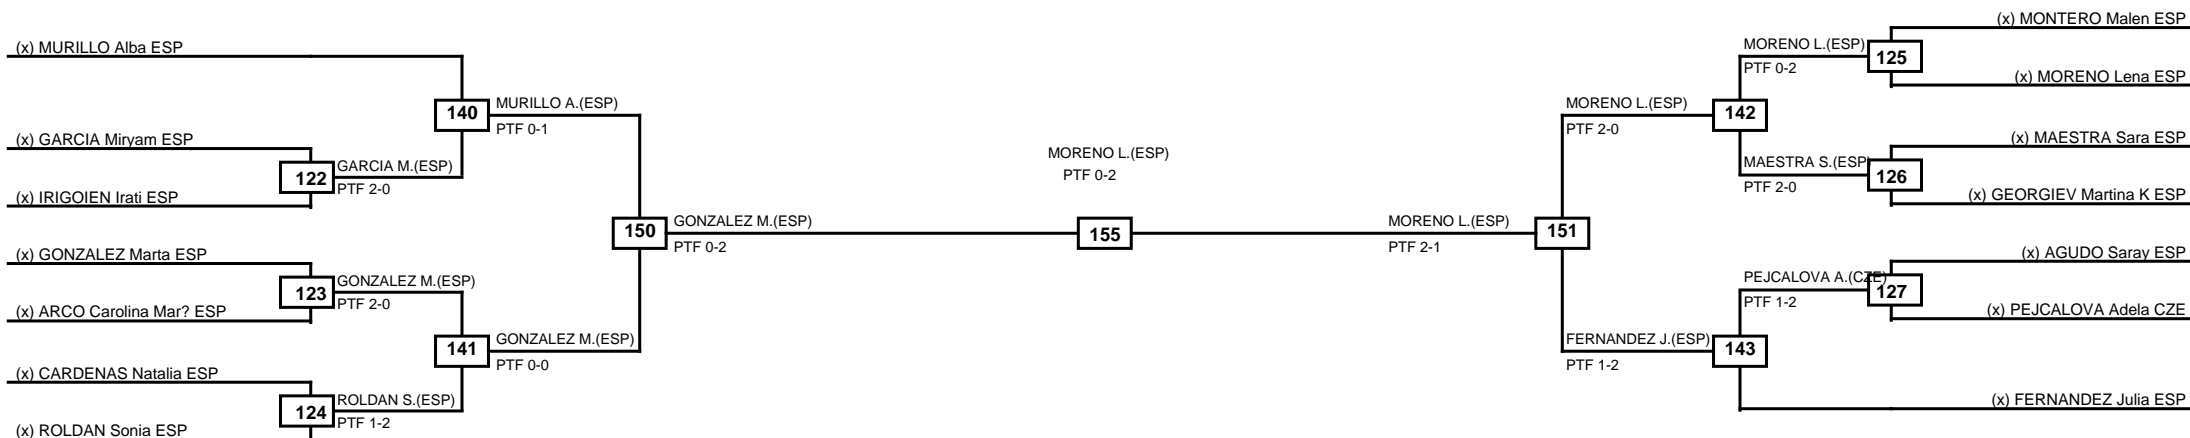

Round of 16 Quarterfinals Semifinals Final Semifinals Quarterfinals Round of 16

Classification
1 MORENO REYES Lena ESP
2 GONZALEZ CAMPO Marta ESP
3 MURILLO Alba ESP
3 FERNANDEZ Julia ESP

LEGEND RSC: Win by Referee stops contest PTF: Win by Point gap SUP: Win by Superiority DSQ: Win by Disqualification DQB: Win by Disqualification for Unsportsmanlike behavior DWR: Win by double Withdrawal R: Round
 (x)Seed PFT: Win by Final score GDP: Win by Golden points WDR: Win by Withdrawal PUN: Win by Punitive declaration DDB: Double disqualification for Unsportsmanlike behavior DDQ: Double Disqualification

Round of 16 Quarterfinals Semifinals Final Semifinals Quarterfinals Round of 16

Classification
1 ORTIZ BENITO Arlet ESP
2 REIMUNDEZ QUEIMADELOS Yadira ESP
3 GLODEANU Andreea Teodora ESP
3 TEMINA Paula ESP

LEGEND RSC: Win by Referee stops contest PTF: Win by Point gap SUP: Win by Superiority DSQ: Win by Disqualification DQB: Win by Disqualification for Unsportsmanlike behavior DWR: Win by double Withdrawal R: Round
 (x)Seed PFT: Win by Final score GDP: Win by Golden points WDR: Win by Withdrawal PUN: Win by Punitive declaration DDB: Double disqualification for Unsportsmanlike behavior DDQ: Double Disqualification