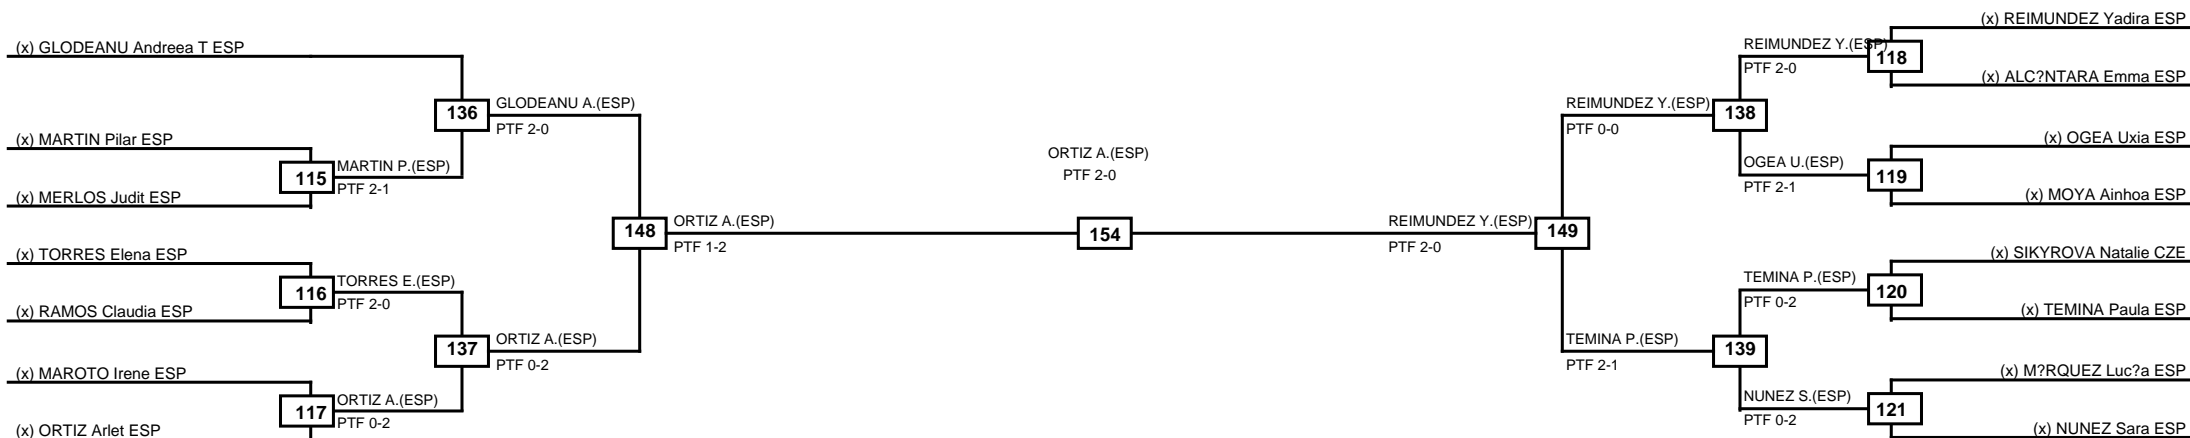

Round of 16 Quarterfinals Semifinals Final Semifinals Quarterfinals Round of 16

Classification
1 MORENO REYES Lena ESP
2 GONZALEZ CAMPO Marta ESP
3 MURILLO Alba ESP
3 FERNANDEZ Julia ESP

LEGEND RSC: Win by Referee stops contest PTF: Win by Point gap SUP: Win by Superiority DSQ: Win by Disqualification DQB: Win by Disqualification for Unsportsmanlike behavior DWR: Win by double Withdrawal R: Round
 (x)Seed PFT: Win by Final score GDP: Win by Golden points WDR: Win by Withdrawal PUN: Win by Punitive declaration DDB: Double disqualification for Unsportsmanlike behavior DDQ: Double Disqualification

Round of 16 Quarterfinals Semifinals Final Semifinals Quarterfinals Round of 16

Classification
1 ORTIZ BENITO Arlet ESP
2 REIMUNDEZ QUEIMADELOS Yadira ESP
3 GLODEANU Andreea Teodora ESP
3 TEMINA Paula ESP

LEGEND RSC: Win by Referee stops contest PTF: Win by Point gap SUP: Win by Superiority DSQ: Win by Disqualification DQB: Win by Disqualification for Unsportsmanlike behavior DWR: Win by double Withdrawal R: Round
 (x)Seed PFT: Win by Final score GDP: Win by Golden points WDR: Win by Withdrawal PUN: Win by Punitive declaration DDB: Double disqualification for Unsportsmanlike behavior DDQ: Double Disqualification